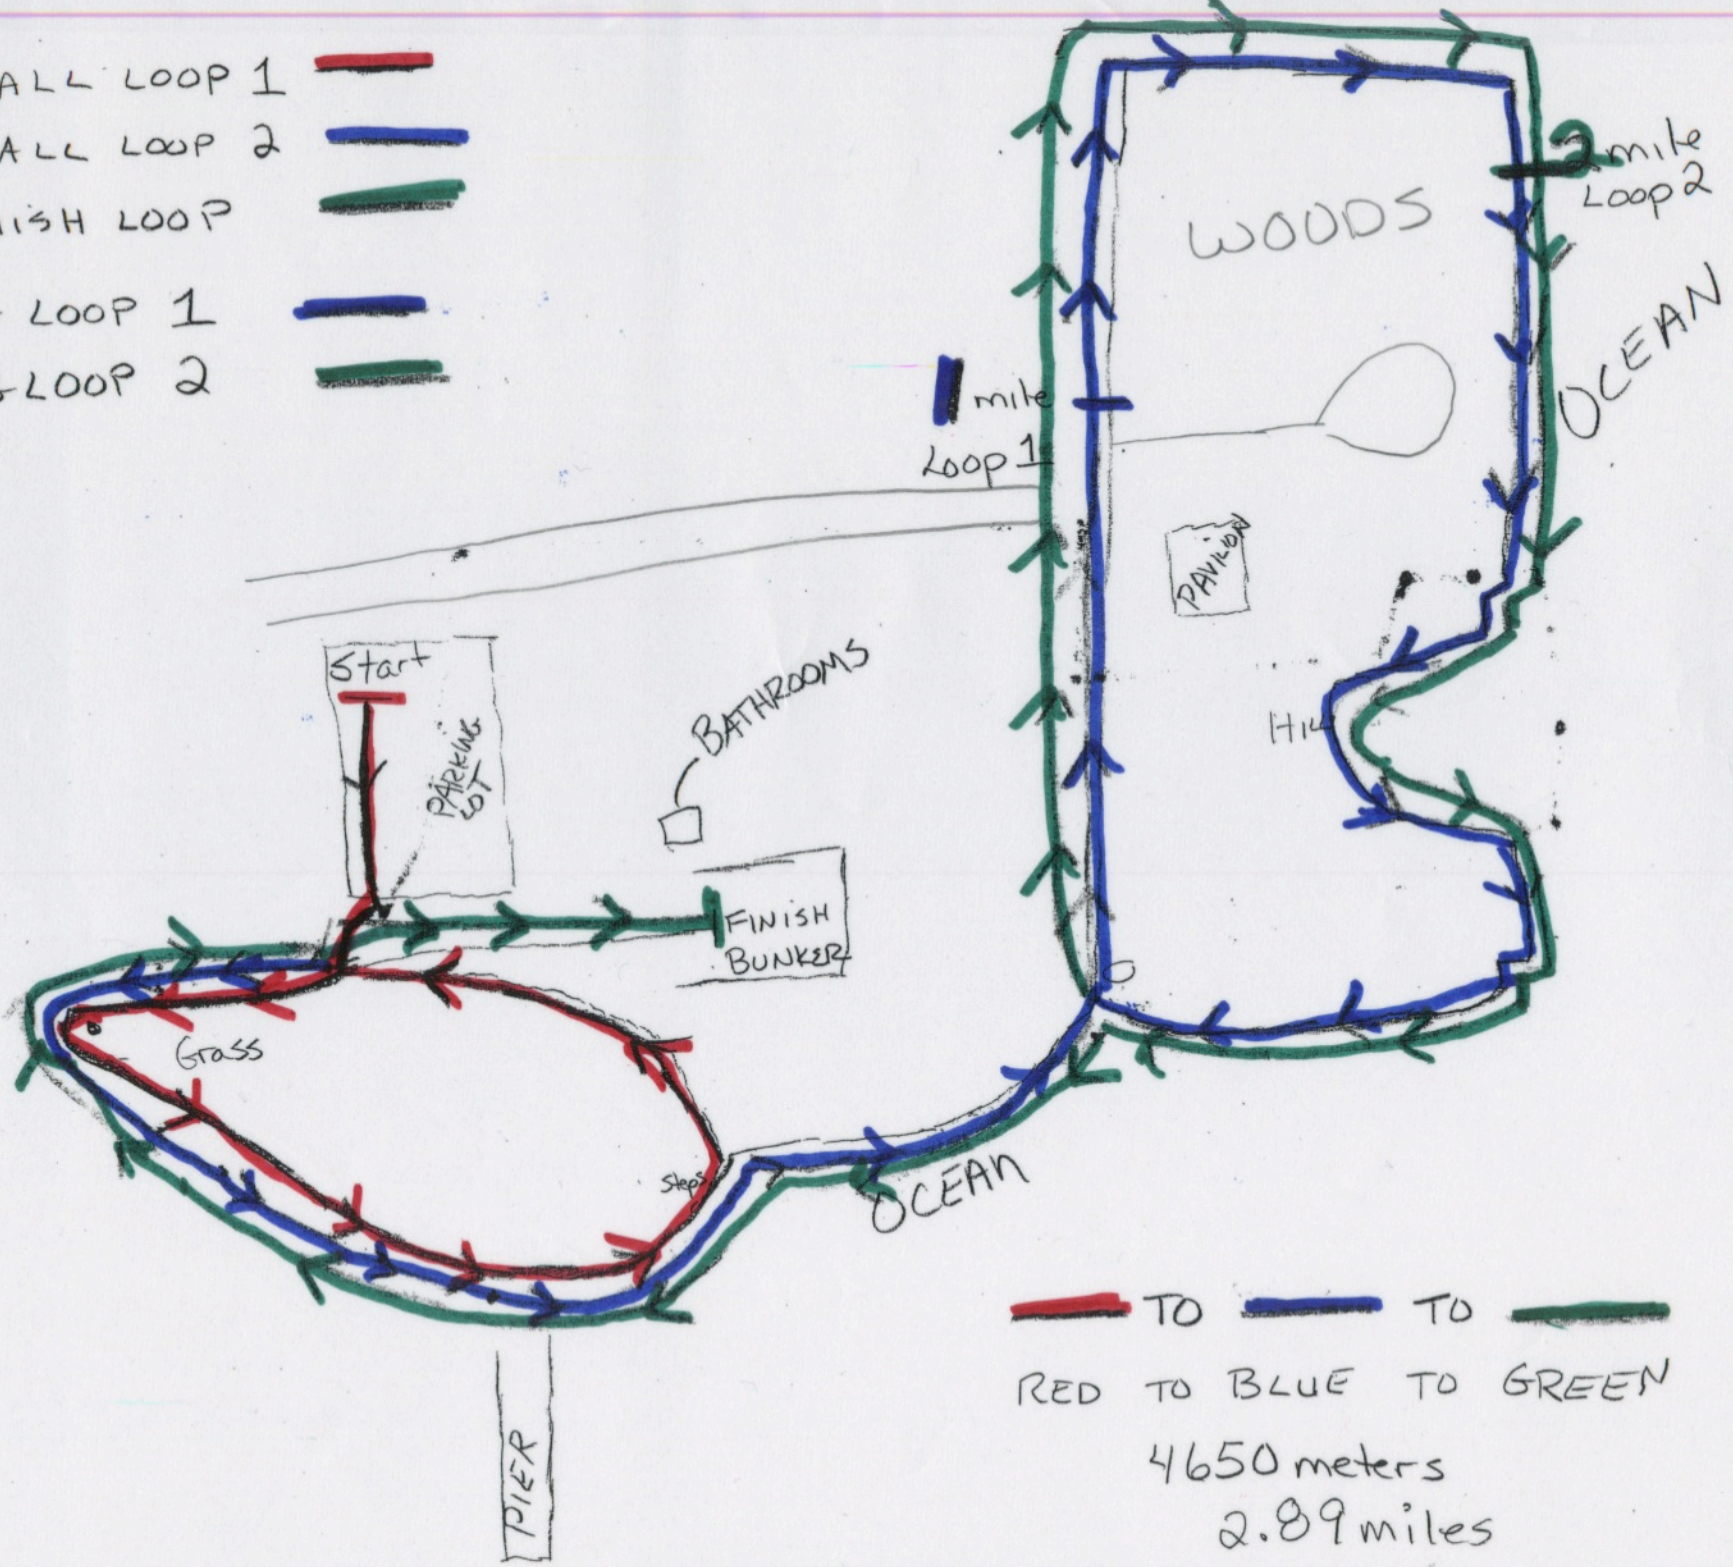

- SMALL LOOP 1 
- SMALL LOOP 2 
- FINISH LOOP 
- BIG LOOP 1 
- BIG LOOP 2 

 TO  TO 
 RED TO BLUE TO GREEN
 4650 meters
 2.89 miles