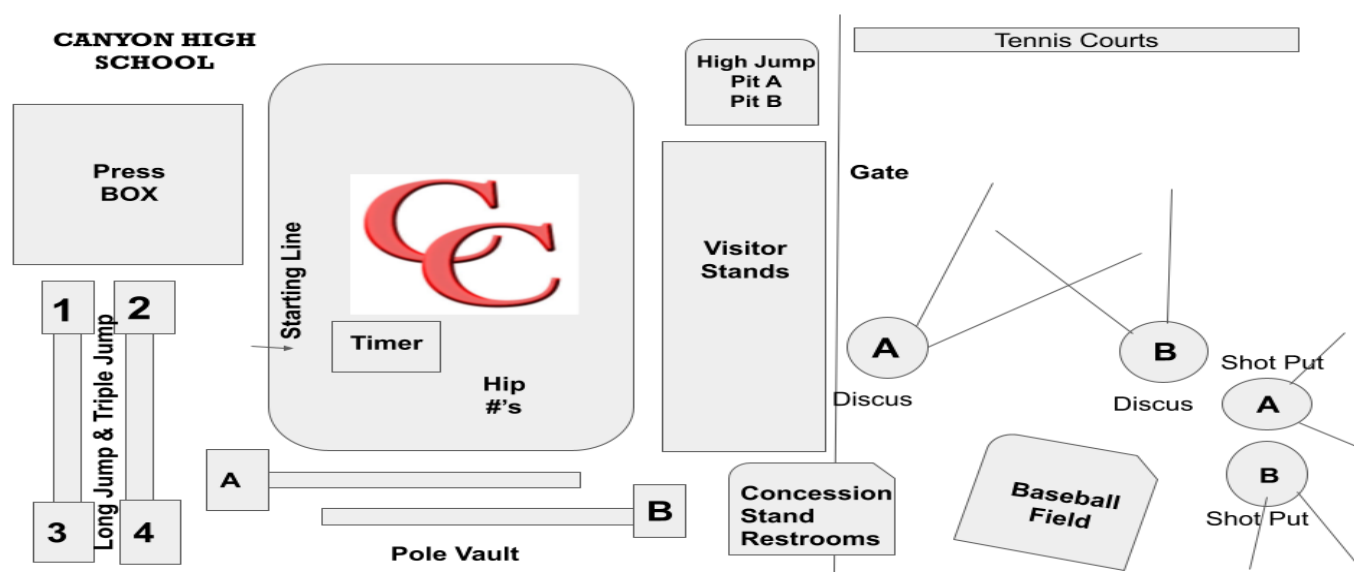

Curve Judges(2Coaches): #1PRMS/NBMS #2 DMS/MVMS #3 SBMS/SVMS

Running Events: Begin at 6:00pm or once field events have ended, except for the 2400m, which will start at 4:30pm.

Order of Running Events

2400m Run (4:30pm—All divisions will run separately)

400m Relay (6:00pm)

800m Run

100m Hurdles

100m Dash

800m Relay

400m Dash

300m Hurdles

200m Dash

1600m Run (All divisions will run separately)

1600m Relay