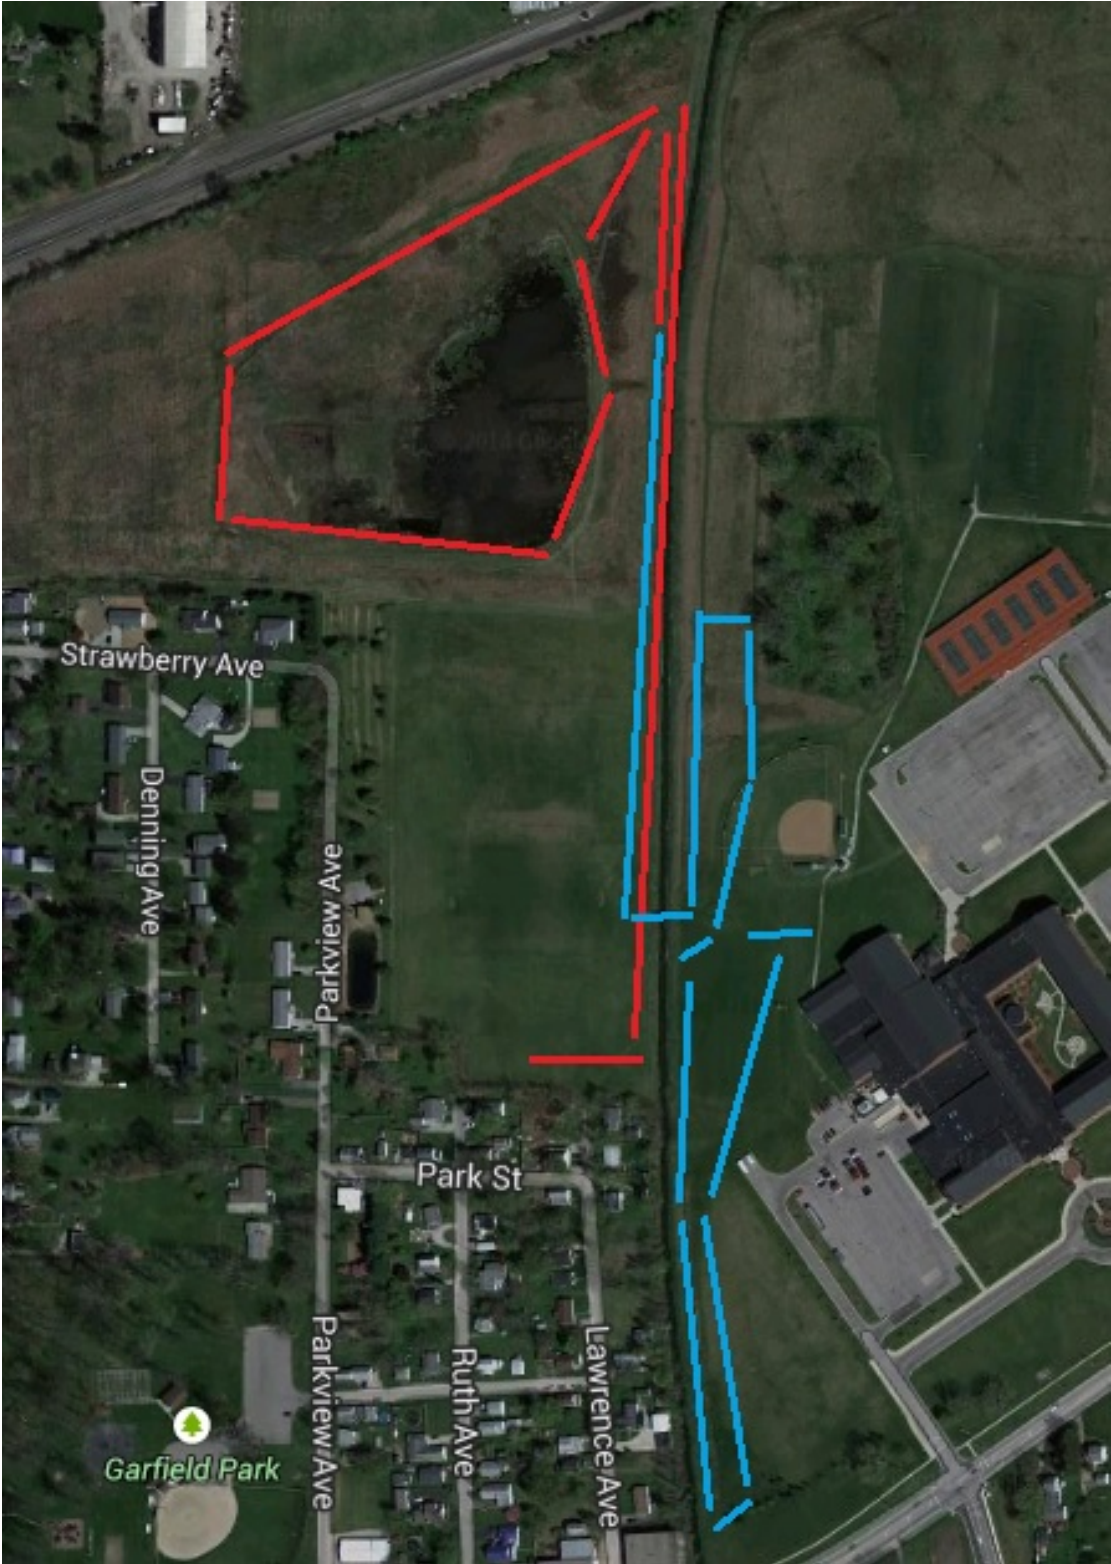

Middle School Course

Red Line-Start on west side of creek. (1st mile)
Blue Line-2nd mile