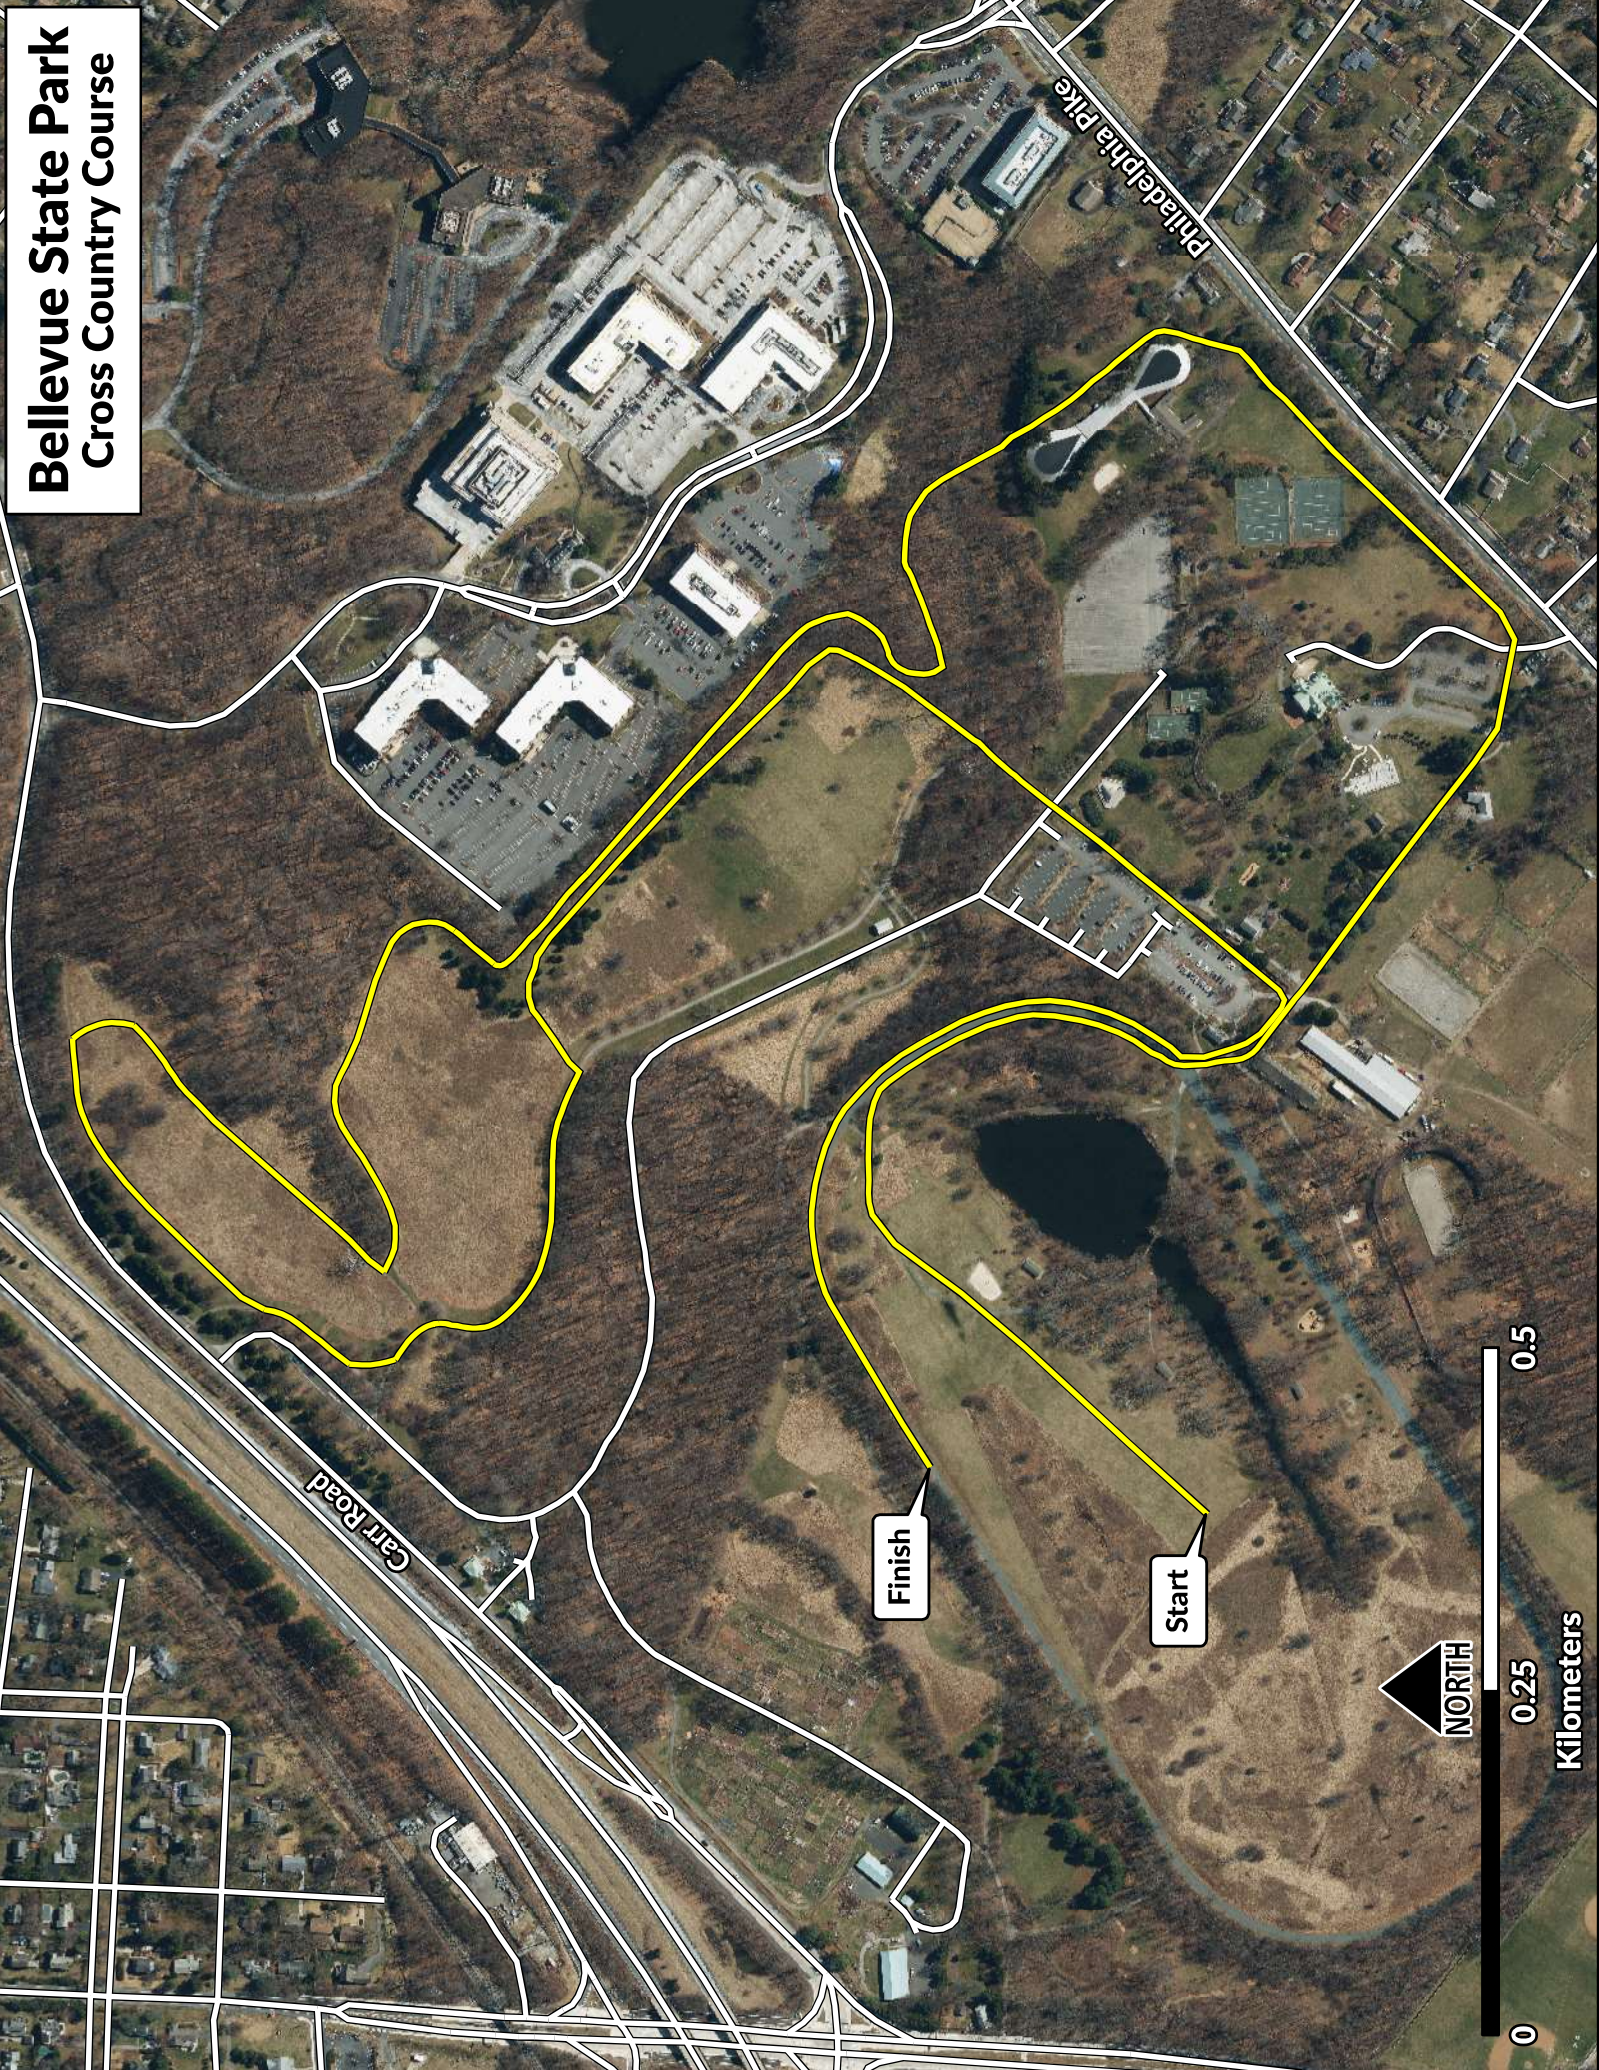

Bellevue State Park Cross Country Course

Philadelphia Pike

Carr Road

Finish

Start

0 0.25 0.5
Kilometers