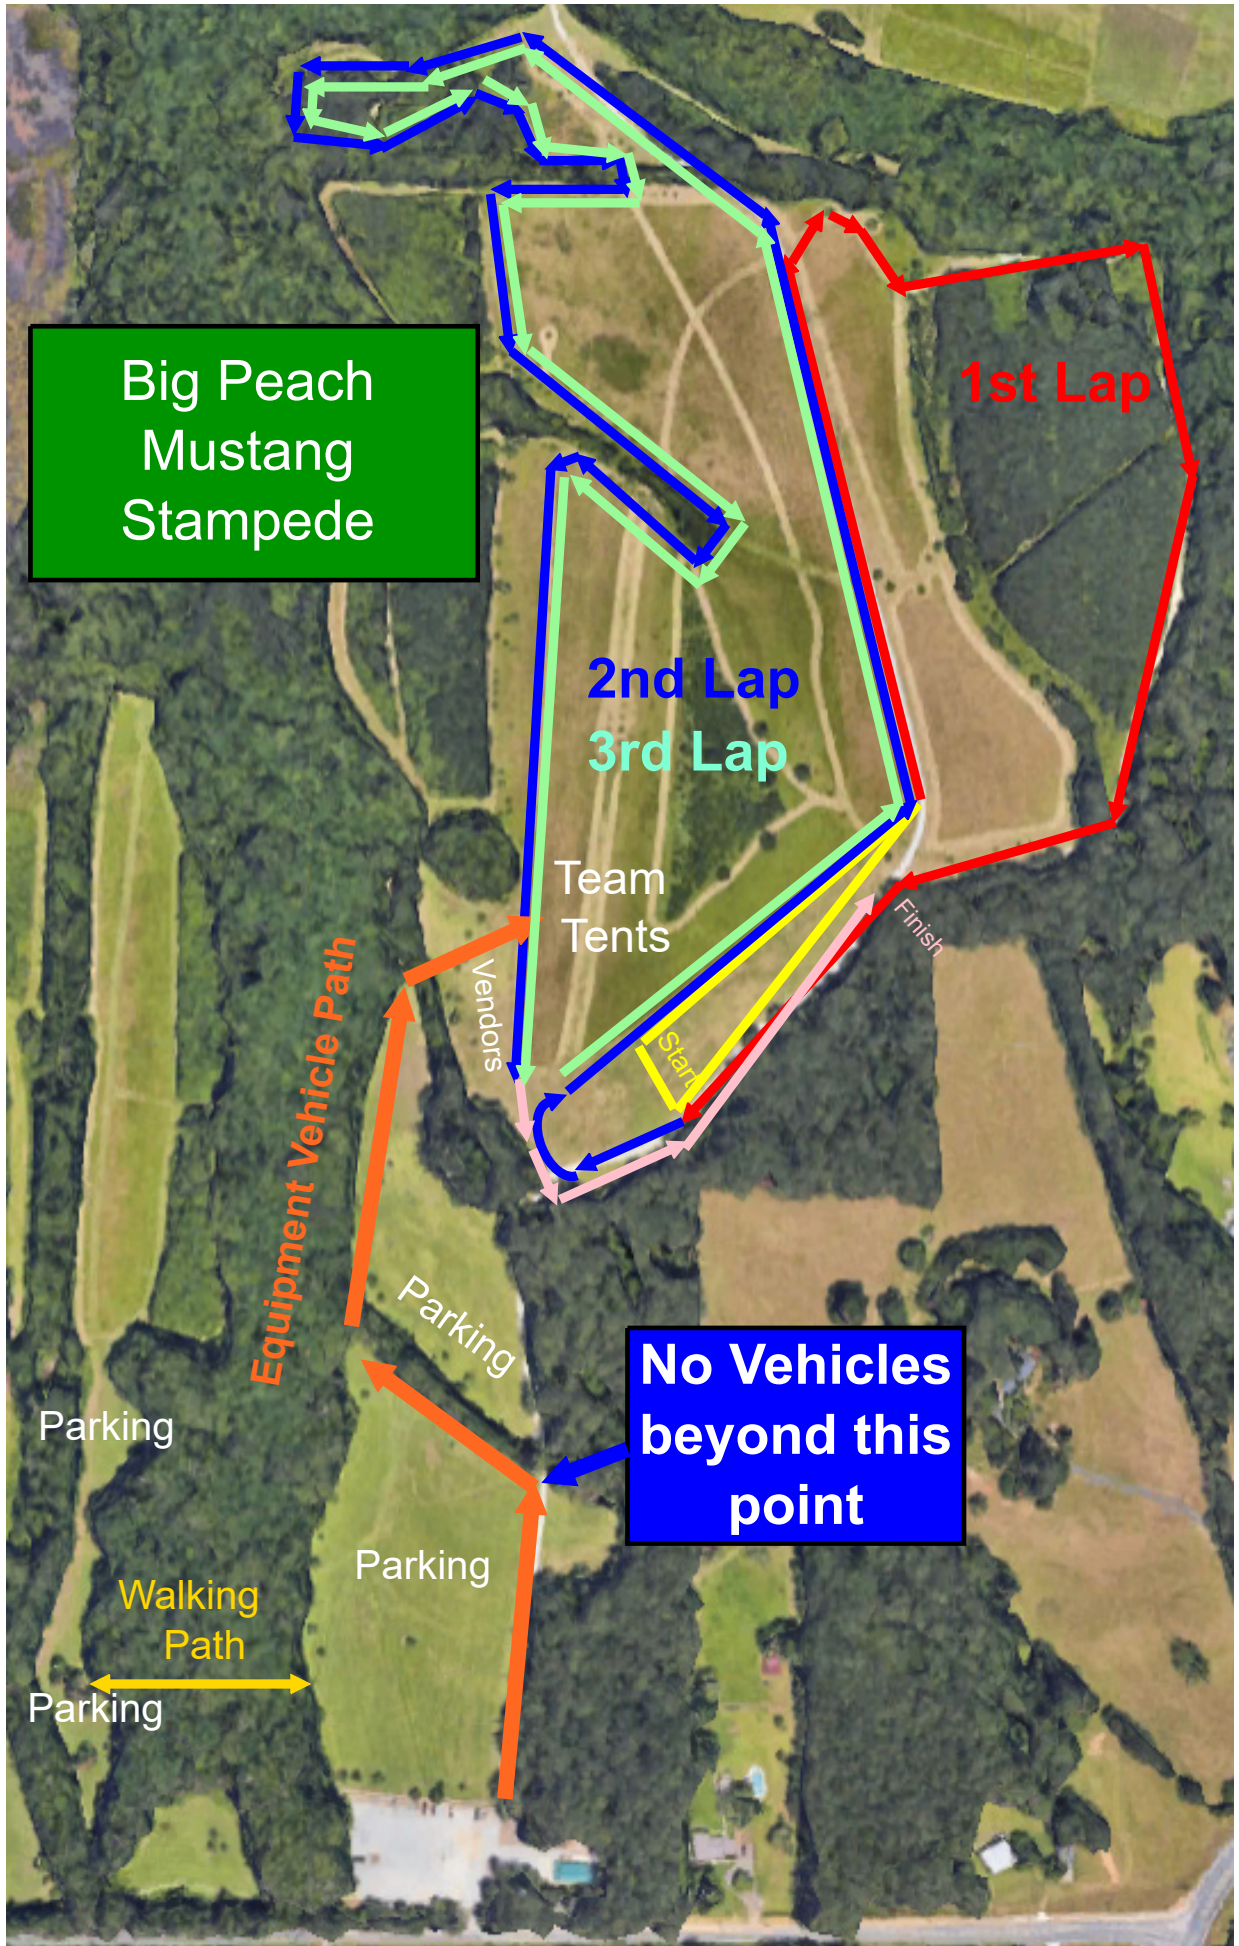

2025 5K Course Map

Big Peach
Mustang
Stampede

1st Lap

2nd Lap
3rd Lap

Team
Tents

Finish

Vendors

Start

Equipment Vehicle Path

Parking

Parking

No Vehicles
beyond this
point

Parking

Walking
Path

Parking