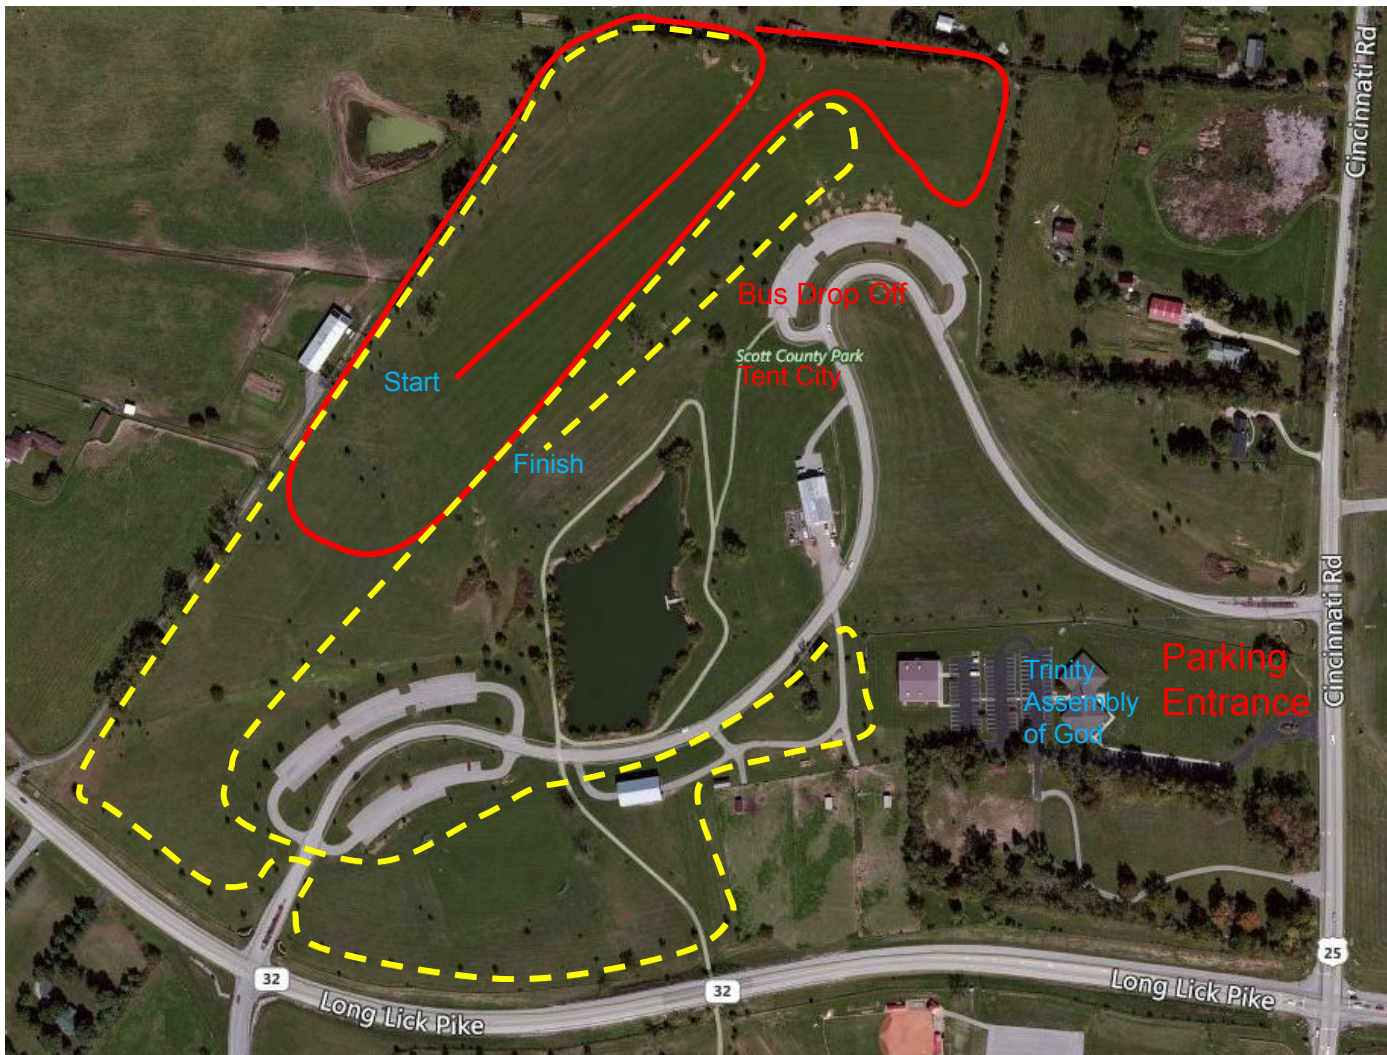

5K

First lap – red solid line

Second lap – yellow dashed line

Enter the park from US25/Cincinnati Rd. (1260 Cincinnati Rd, Georgetown, KY).

4K

First lap – red solid line

Second lap – yellow dashed line

Enter the park from US25/Cincinnati Rd. (1260 Cincinnati Rd, Georgetown, KY).

2K Course

Enter the park from US25/Cincinnati Rd. (1260 Cincinnati Rd, Georgetown, KY).