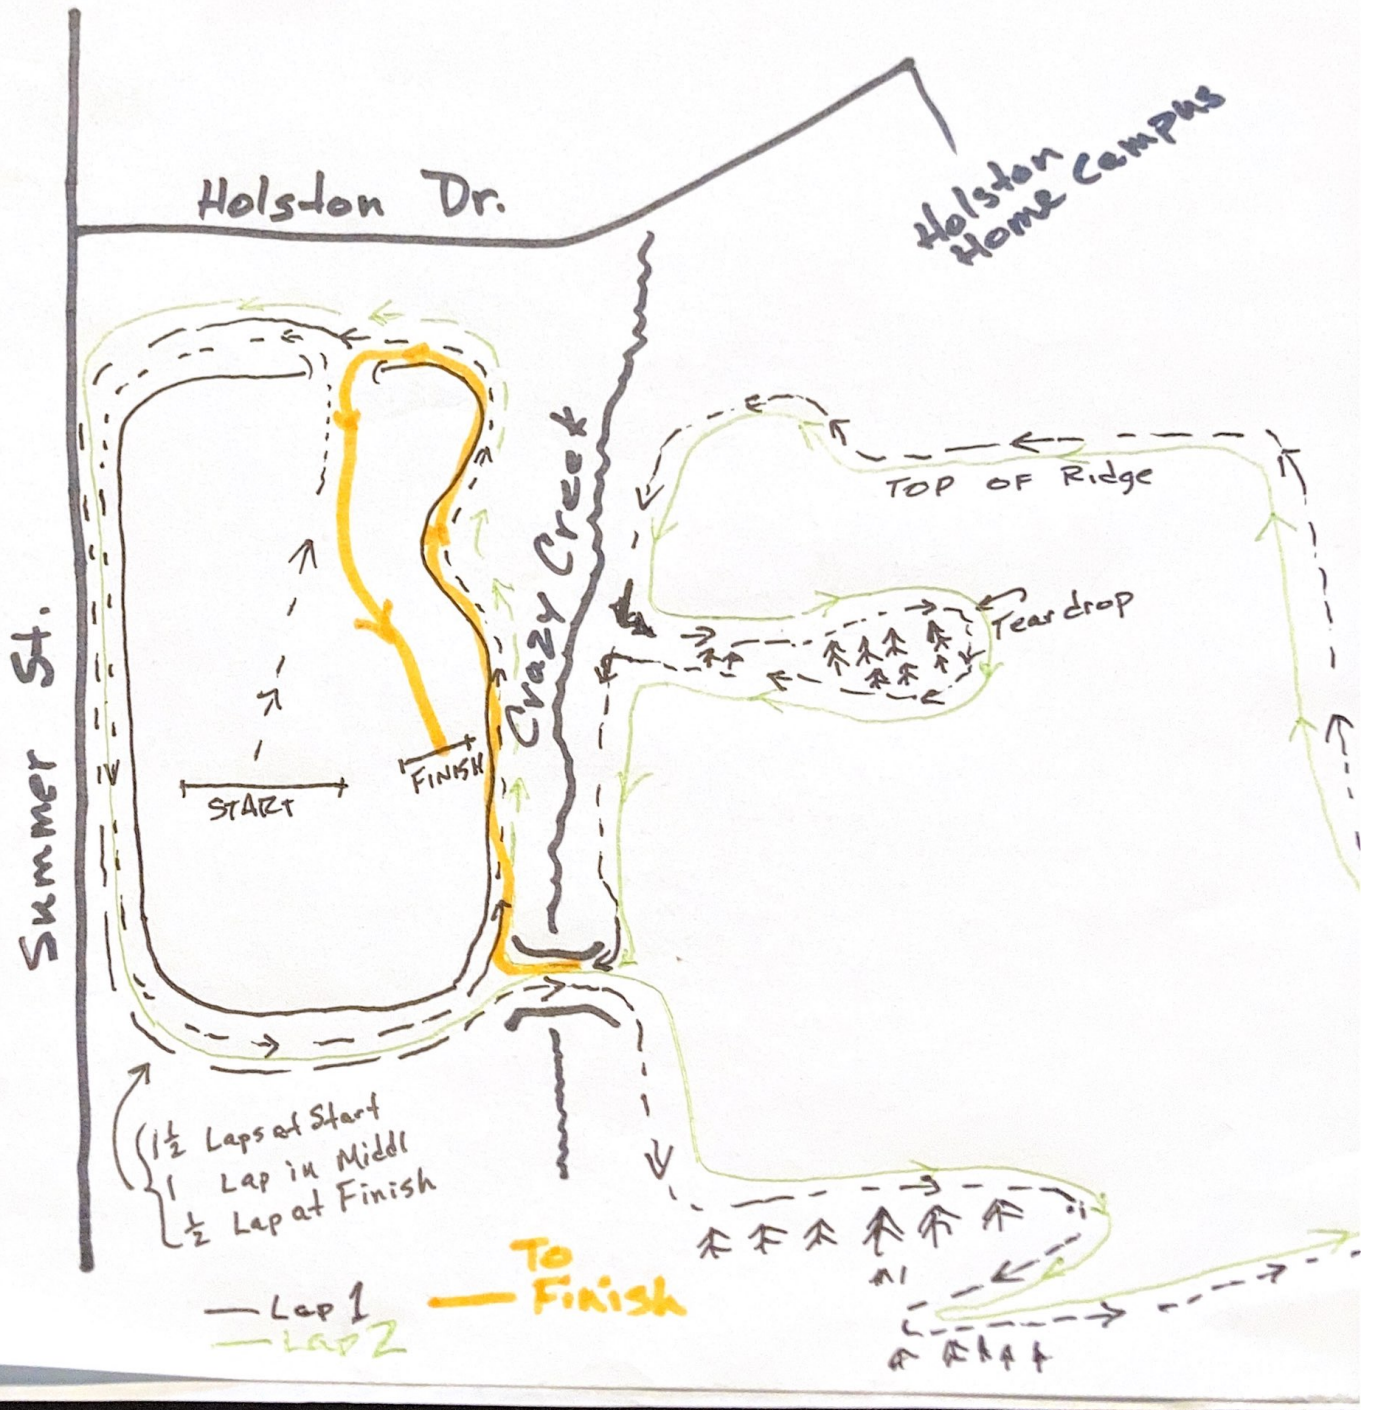

Summer St.

Holston Dr.

Holston Campus

1 1/2 Laps at Start  
1 Lap in Middle  
1/2 Lap at Finish

START

FINISH

Crazy Creek

TOP OF RIDGE

Holston Home Campus

1 1/2 Laps at Start  
1 Lap in Middle  
1/2 Lap at Finish

— Lap 1 — To Finish  
— Lap 2

Holston Dr.

Holston Home Camp

Summer St.

Crazy Creek

TOP OF Ridge

Teardrop

START

FINISH

1/2 Laps at Start  
 1 Lap in Middle  
 1/2 Lap at Finish

— Lap 1  
 — Lap 2

To Finish

Holston Dr.

Holston Home Campus

Summer St.

Crazy Creek

TOP OF Ridge

Tear drop

START

FINISH

1 1/2 Laps at Start  
 1 Lap in Middle  
 1/2 Lap at Finish

— Lap 1  
 — Lap 2