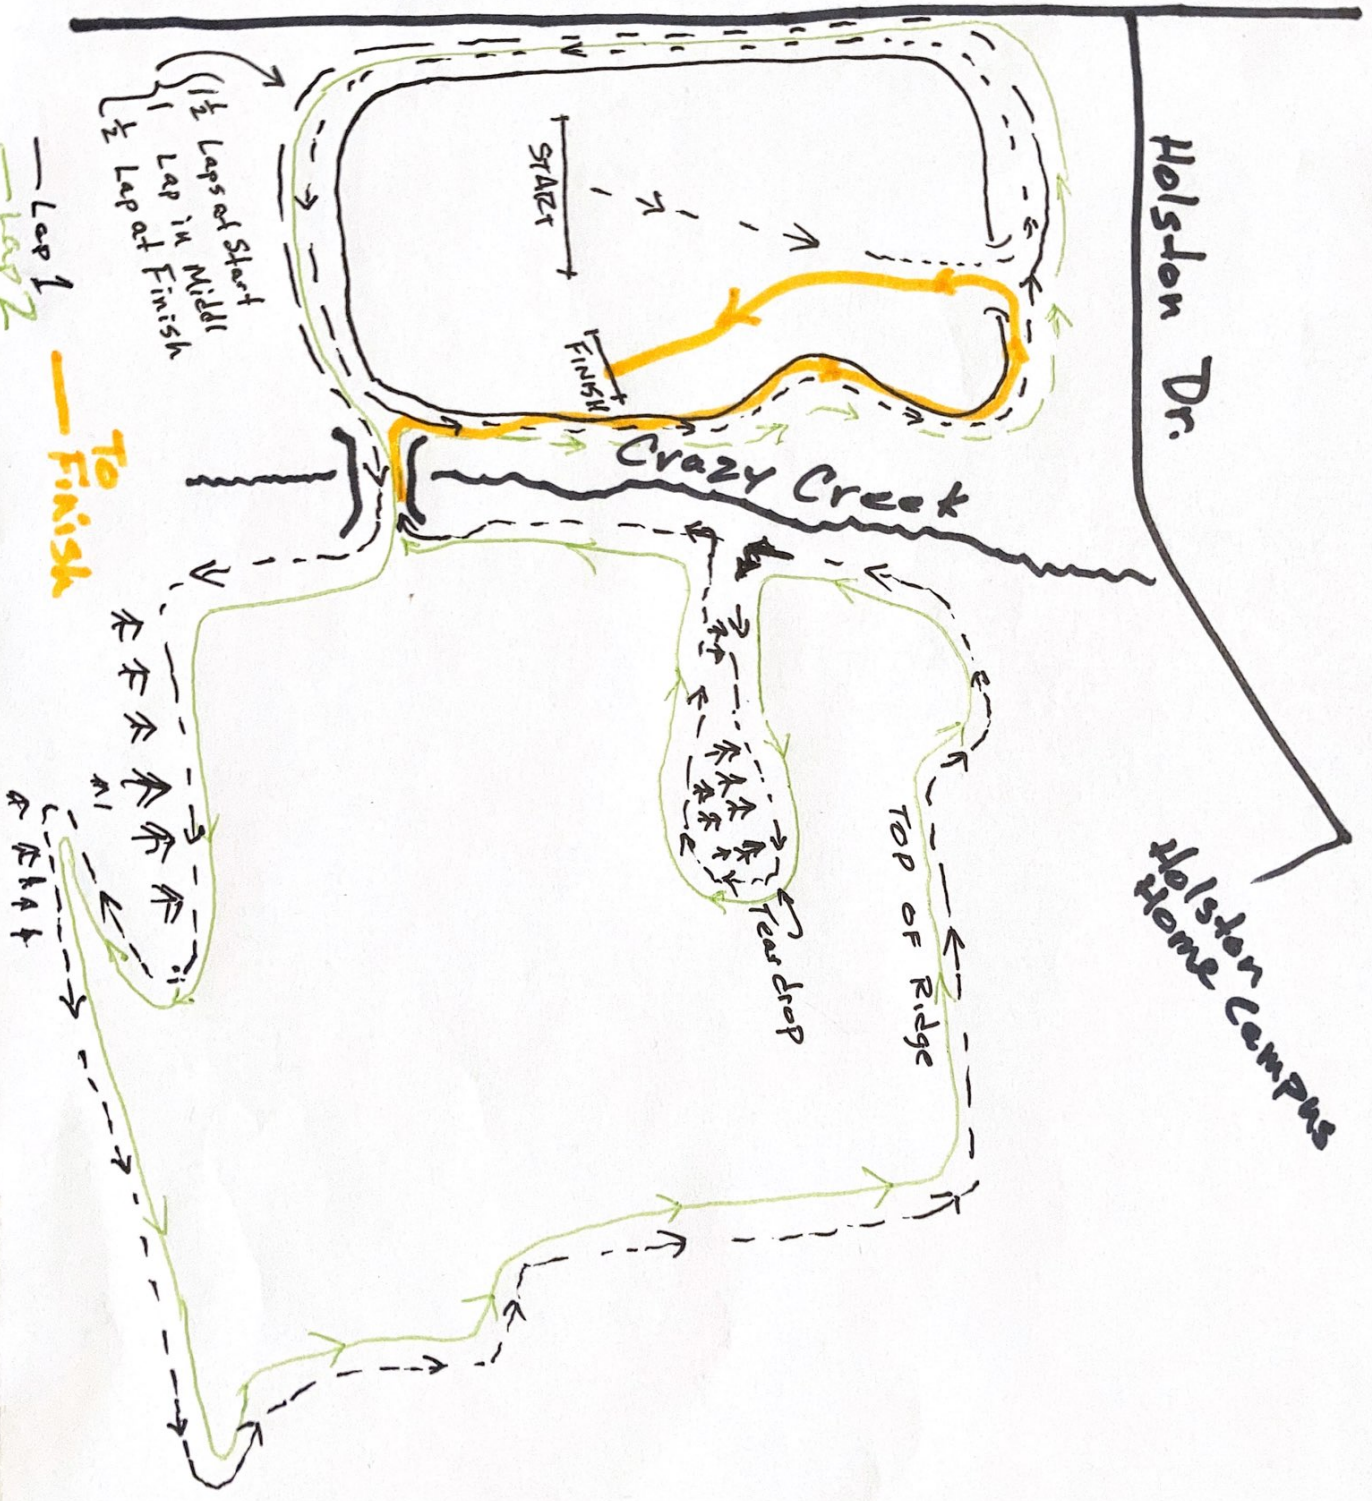

Summer St.

Holston Dr.

Holston Campus

1 1/2 Laps at Start  
1 Lap in Middle  
1/2 Lap at Finish

START

FINISH

Crazy Creek

TOP OF RIDGE

Tree Drop

To Finish

Lap 1  
Lap 2

Summer St.

Holston Dr.

Holston Campus

Crazy Creek

TOP OF RIDGE

TEAR DROP

START

FINISH

1 1/2 Laps at Start  
1 LAP in Middle  
1/2 Lap at Finish

Lap 1  
Lap 2

TO FINISH

Summer St.

Holston Dr.

Summer St.

Crazy Creek

TOP OF Ridge

Tear drop

START

FINISH

1 1/2 Laps at Start  
 1 Lap in Middle  
 1/2 Lap at Finish

— Lap 1  
 — Lap 2