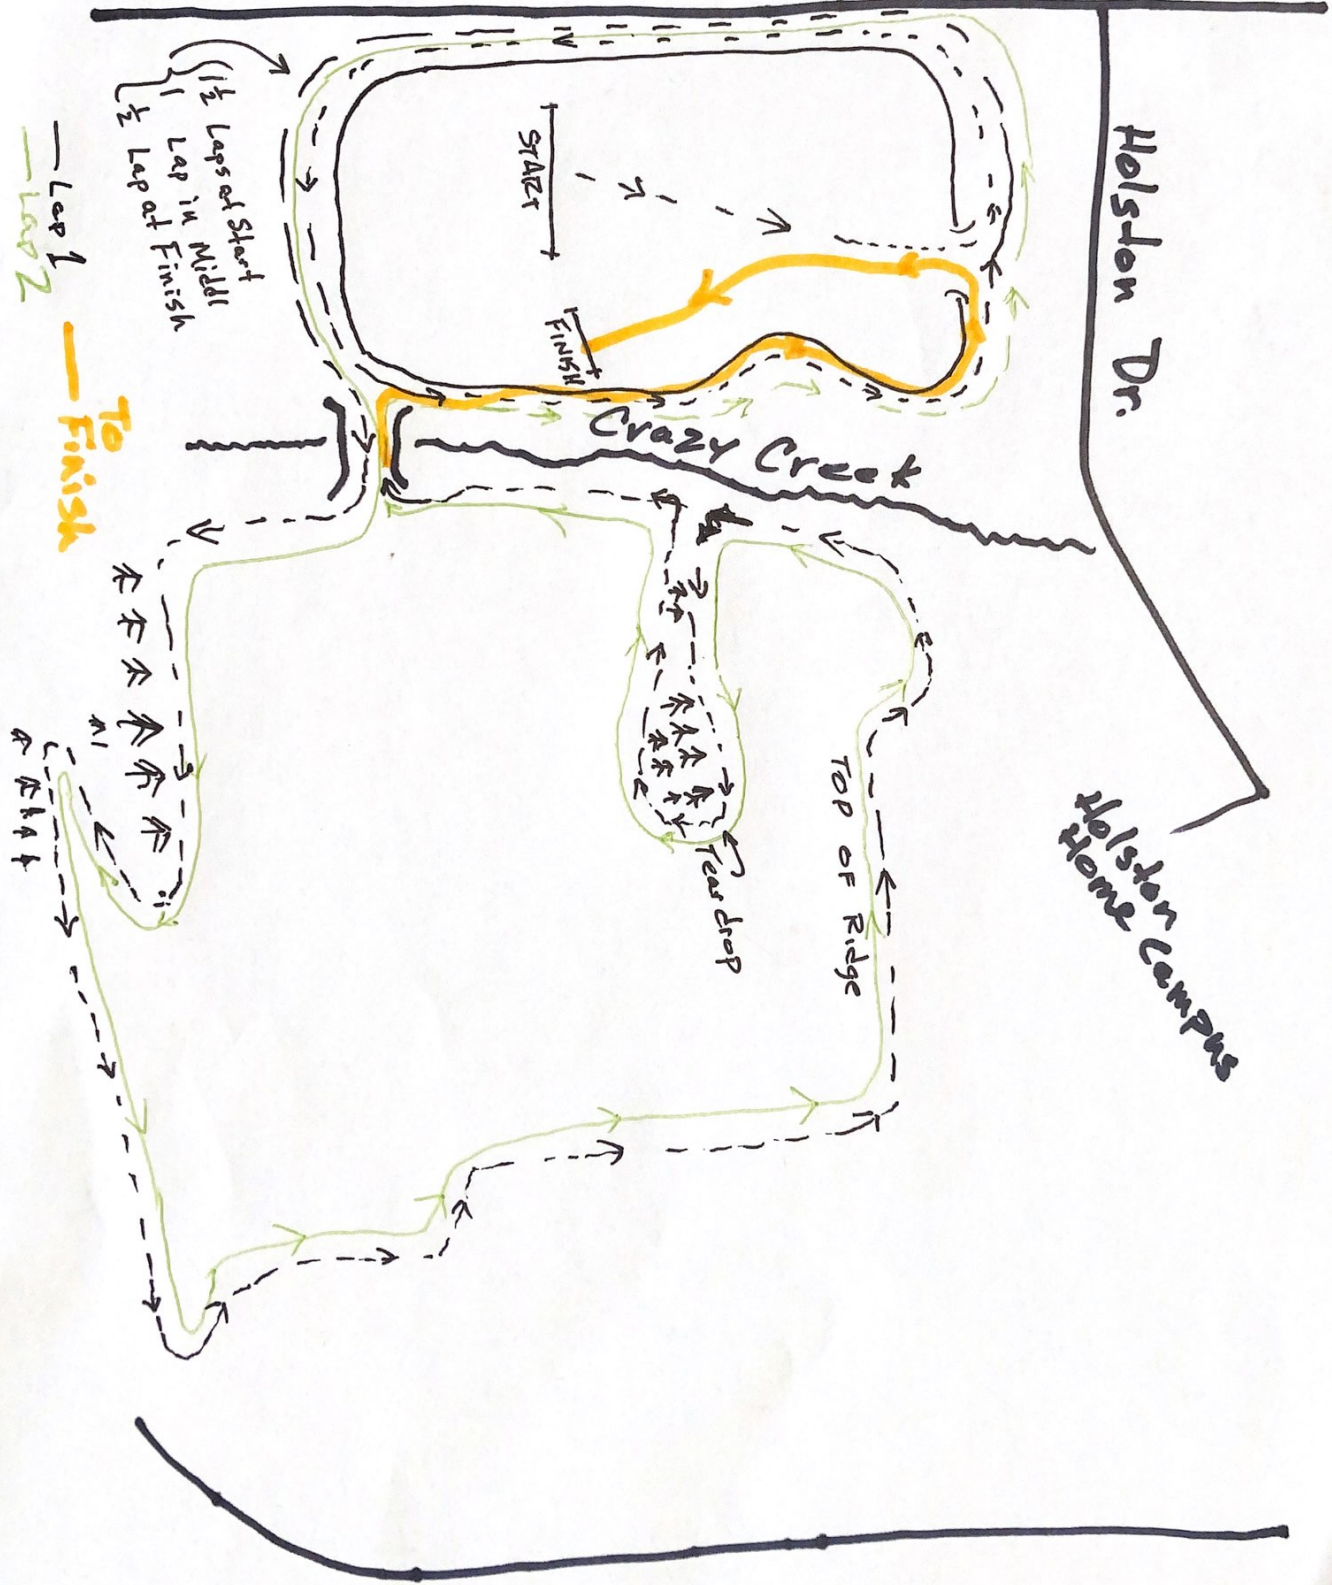

Tree Drop

To Finish

Lap 1  
Lap 2

Summer St.

Holston Dr.

Holston Campus

Crazy Creek

TOP OF RIDGE

TEAR DROP

START

FINISH

1 1/2 Laps at Start  
1 LAP in Middle  
1/2 Lap at Finish

Lap 1  
Lap 2

TO FINISH

Summer St.

Holston Dr.

Holston Home Campus

1 1/2 Laps at Start  
1 Lap in Middle  
1/2 Lap at Finish

— Lap 1 — To Finish  
— Lap 2

Holston Dr.

Holston Home Camp

Summer St.

Crazy Creek

TOP OF Ridge

Summer St.

Crazy Creek

TOP OF Ridge

Tear drop

START

FINISH

1 1/2 Laps at Start  
 1 Lap in Middle  
 1/2 Lap at Finish

— Lap 1  
 — Lap 2