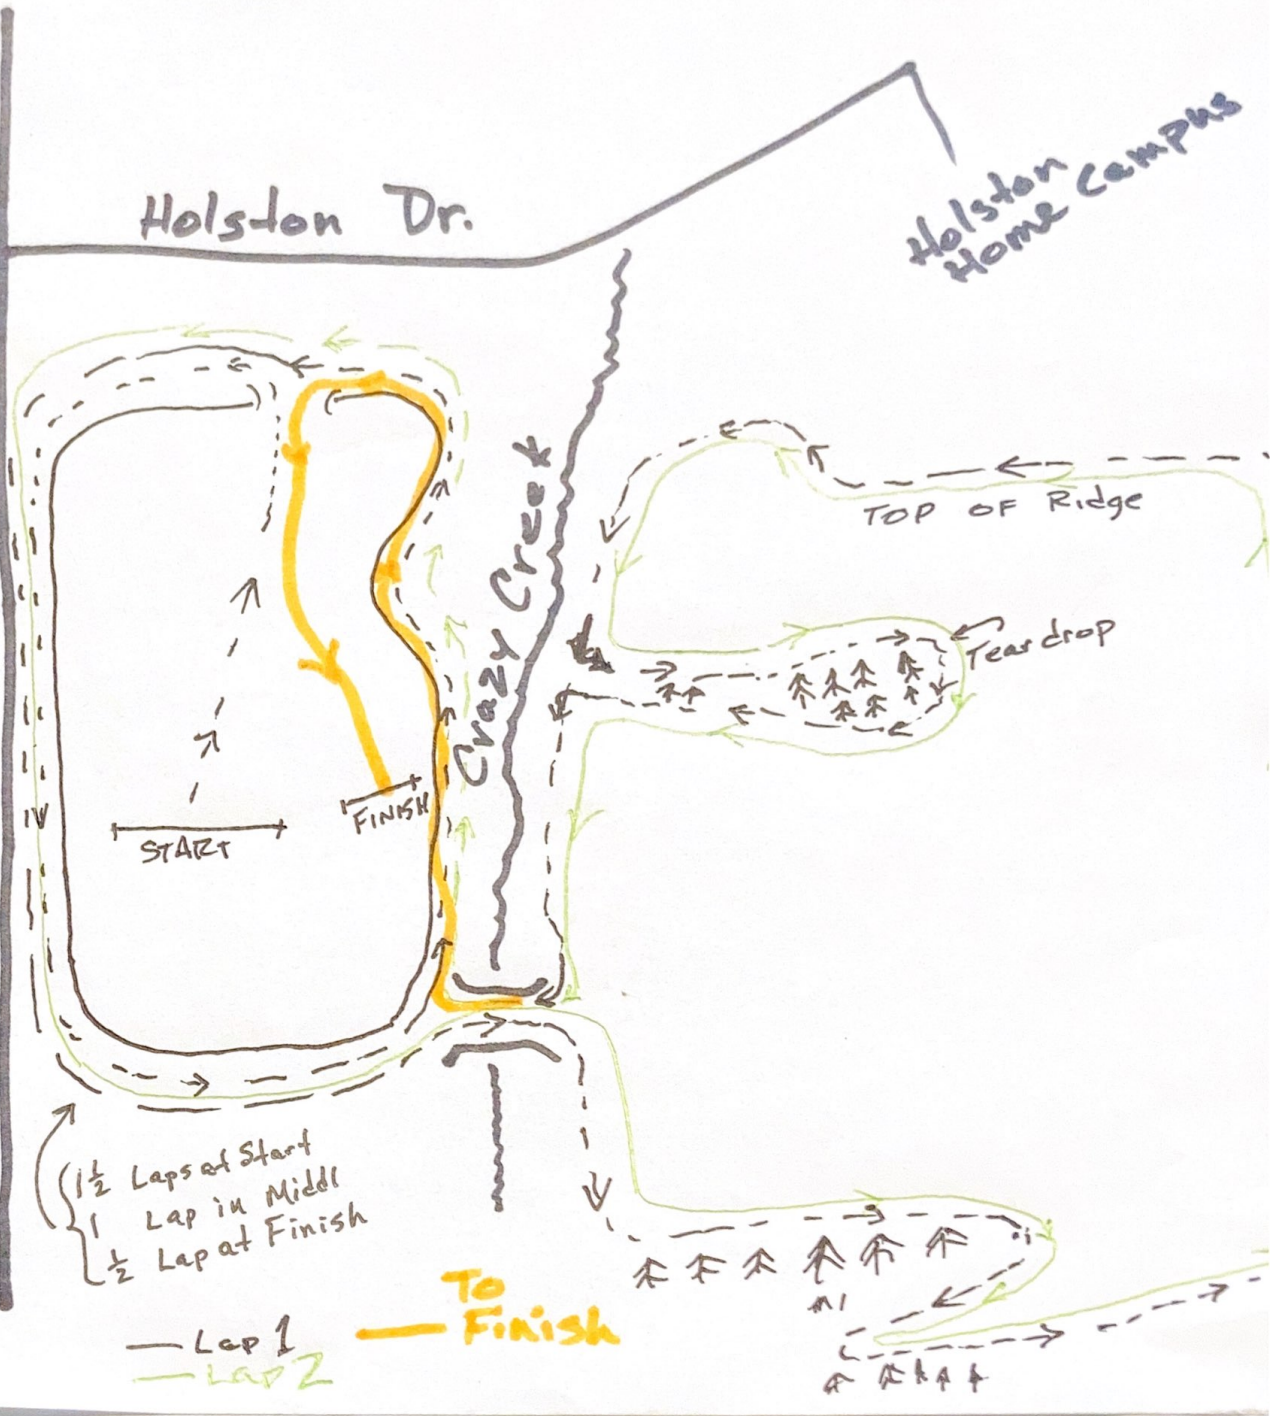

Summer St.

Holston Dr.

Holston Home Campus

1 1/2 Laps at Start
1 Lap in Middle
1/2 Lap at Finish

— Lap 1 — To Finish
— Lap 2