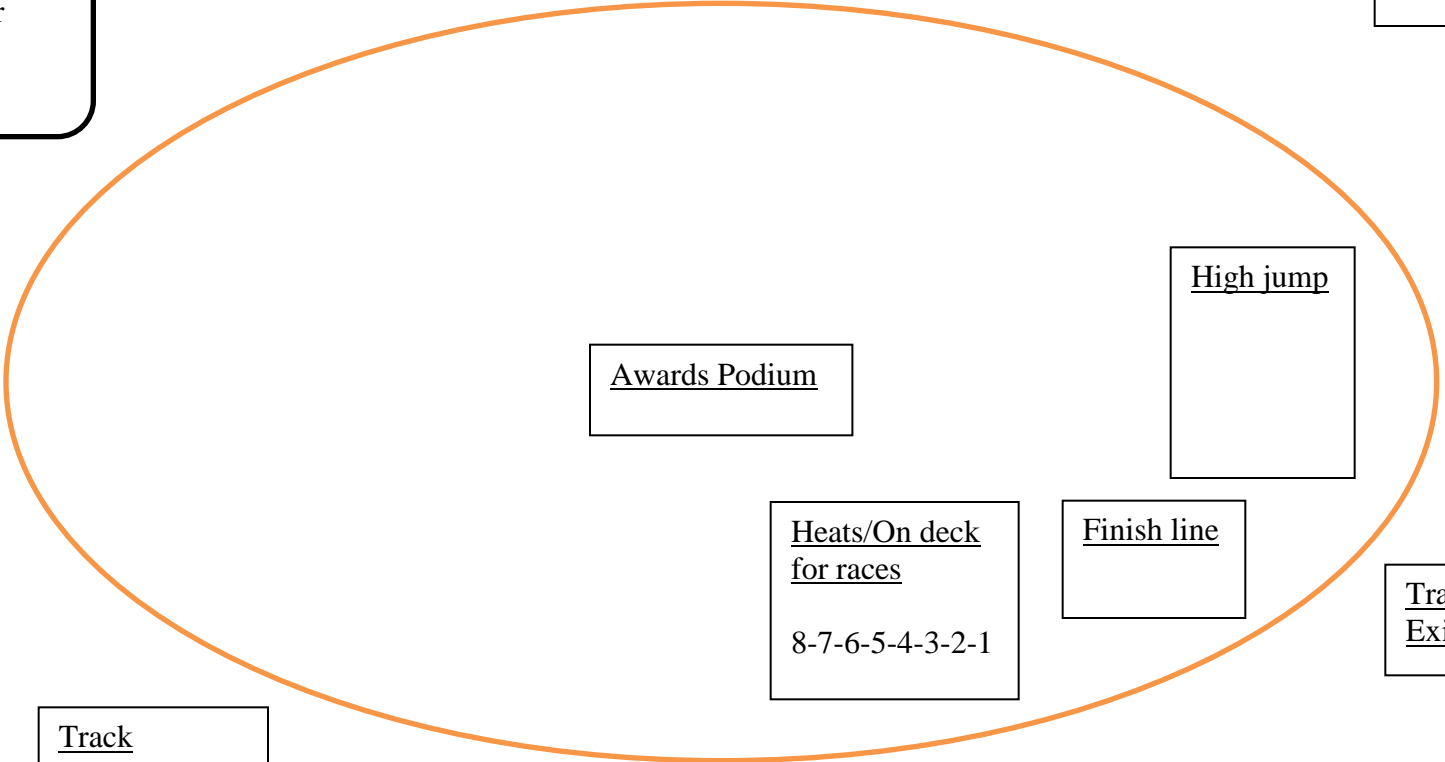

East  
North South  
West

Discus

Warm up area just through a gate towards the softball field

Pole vault

Visitor's stands  
Tent areas for teams

Shot put

Long jump Triple jump

Tent areas for teams

Scoreboard

Hip Number pick up

Make sure your athletes know what numbers they need for their races.

Tent areas for teams

Field House

Awards Podium

High jump

Tent areas for teams

Heats/On deck for races  
8-7-6-5-4-3-2-1

Finish line

Track Exit

Gate

Track Entrance

Javelin in the field behind the baseball field (a possibility). By the Kings River Rd.

Tent areas for teams

Home Stands Spectators. Please no tents in these stands.