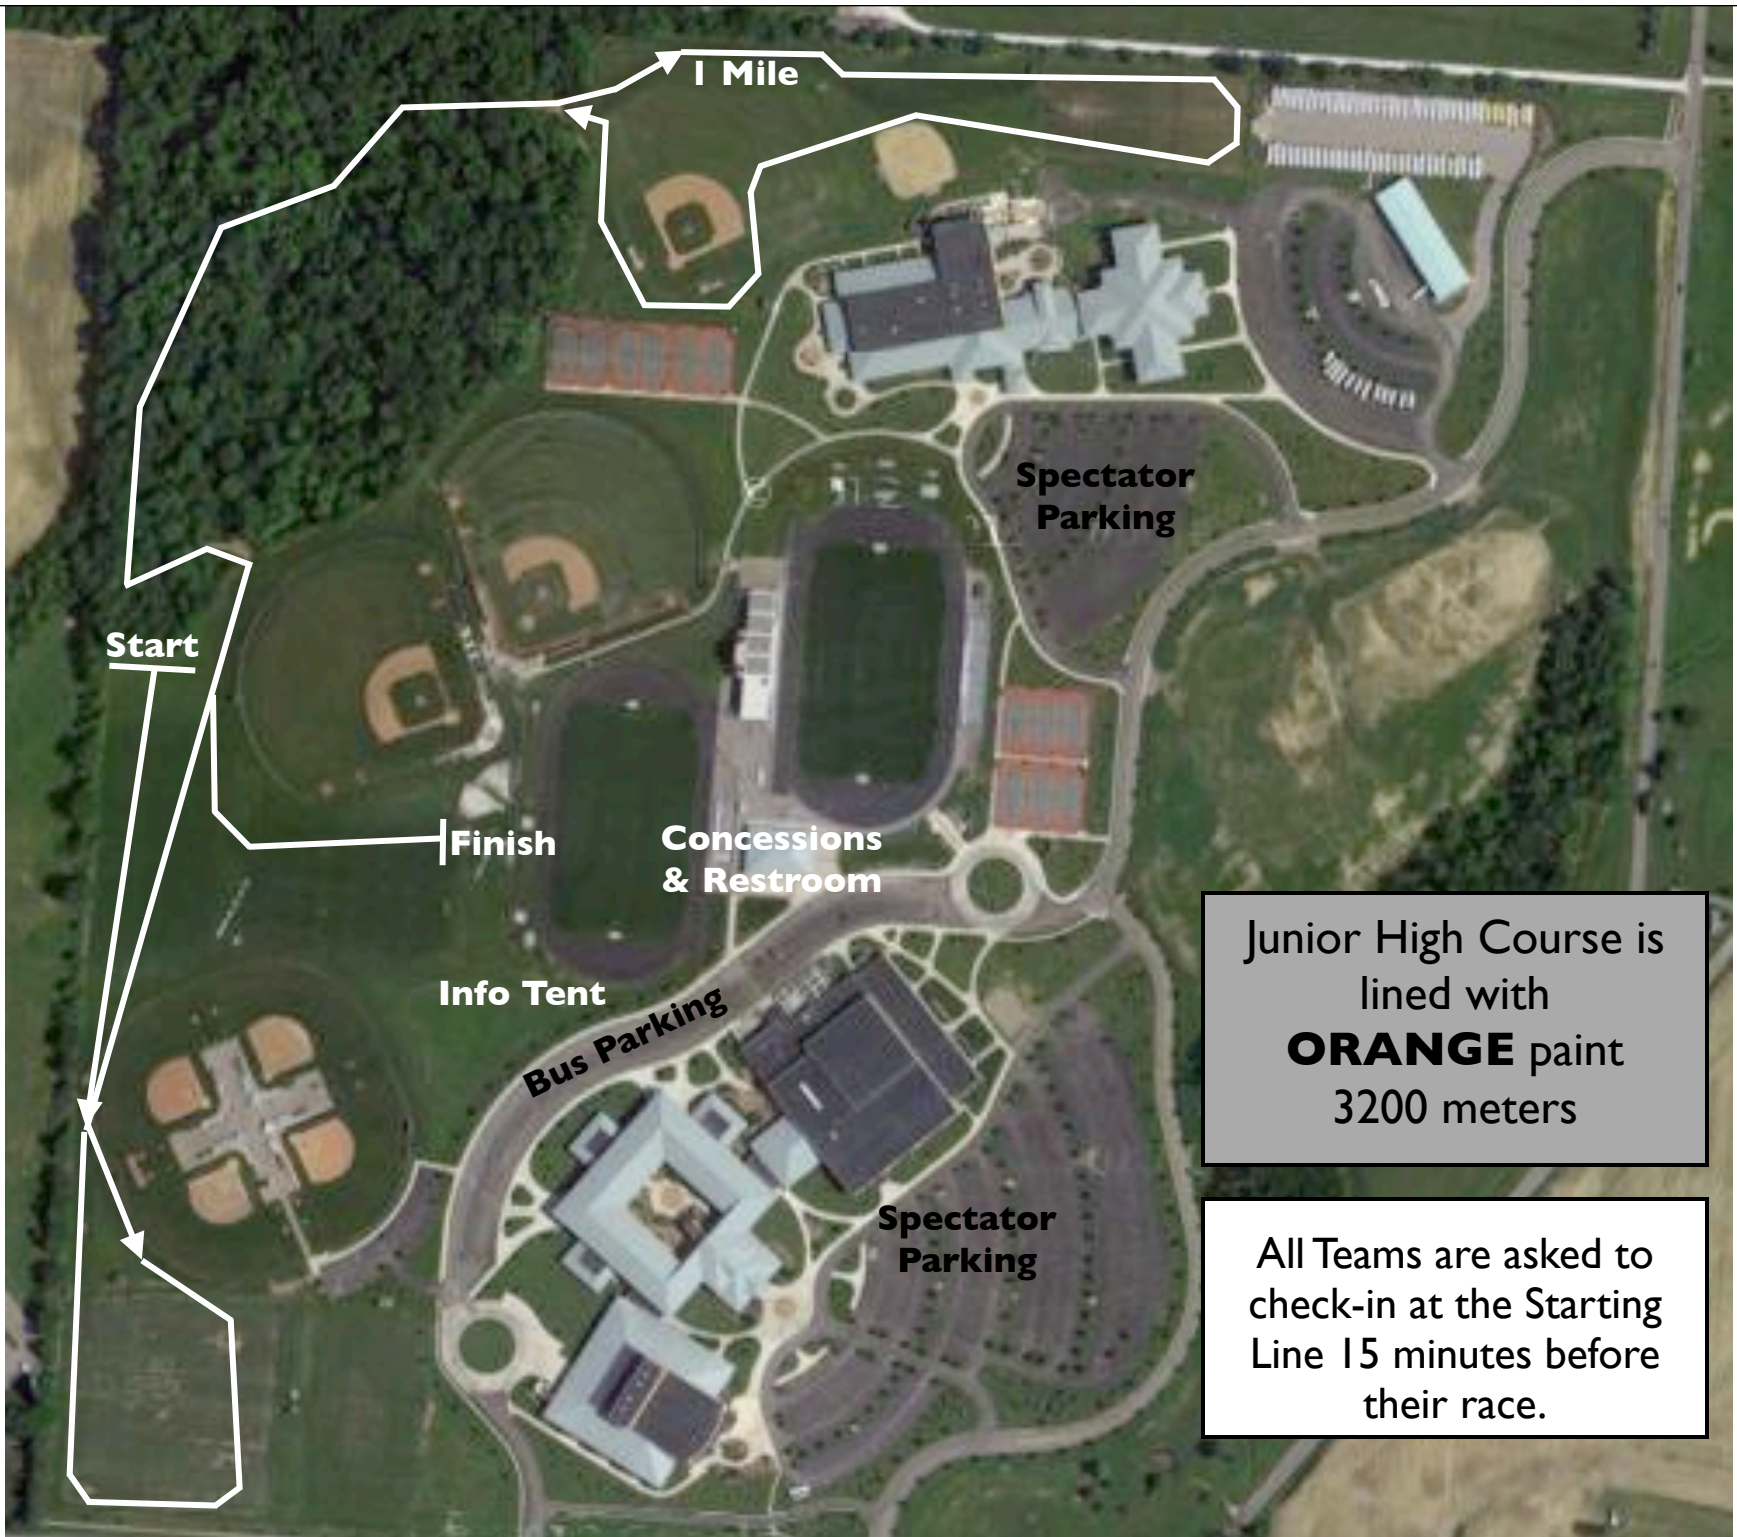

Pickerington

Junior High Course is lined with **ORANGE** paint
3200 meters

All Teams are asked to check-in at the Starting Line 15 minutes before their race.

Junior High Course Map