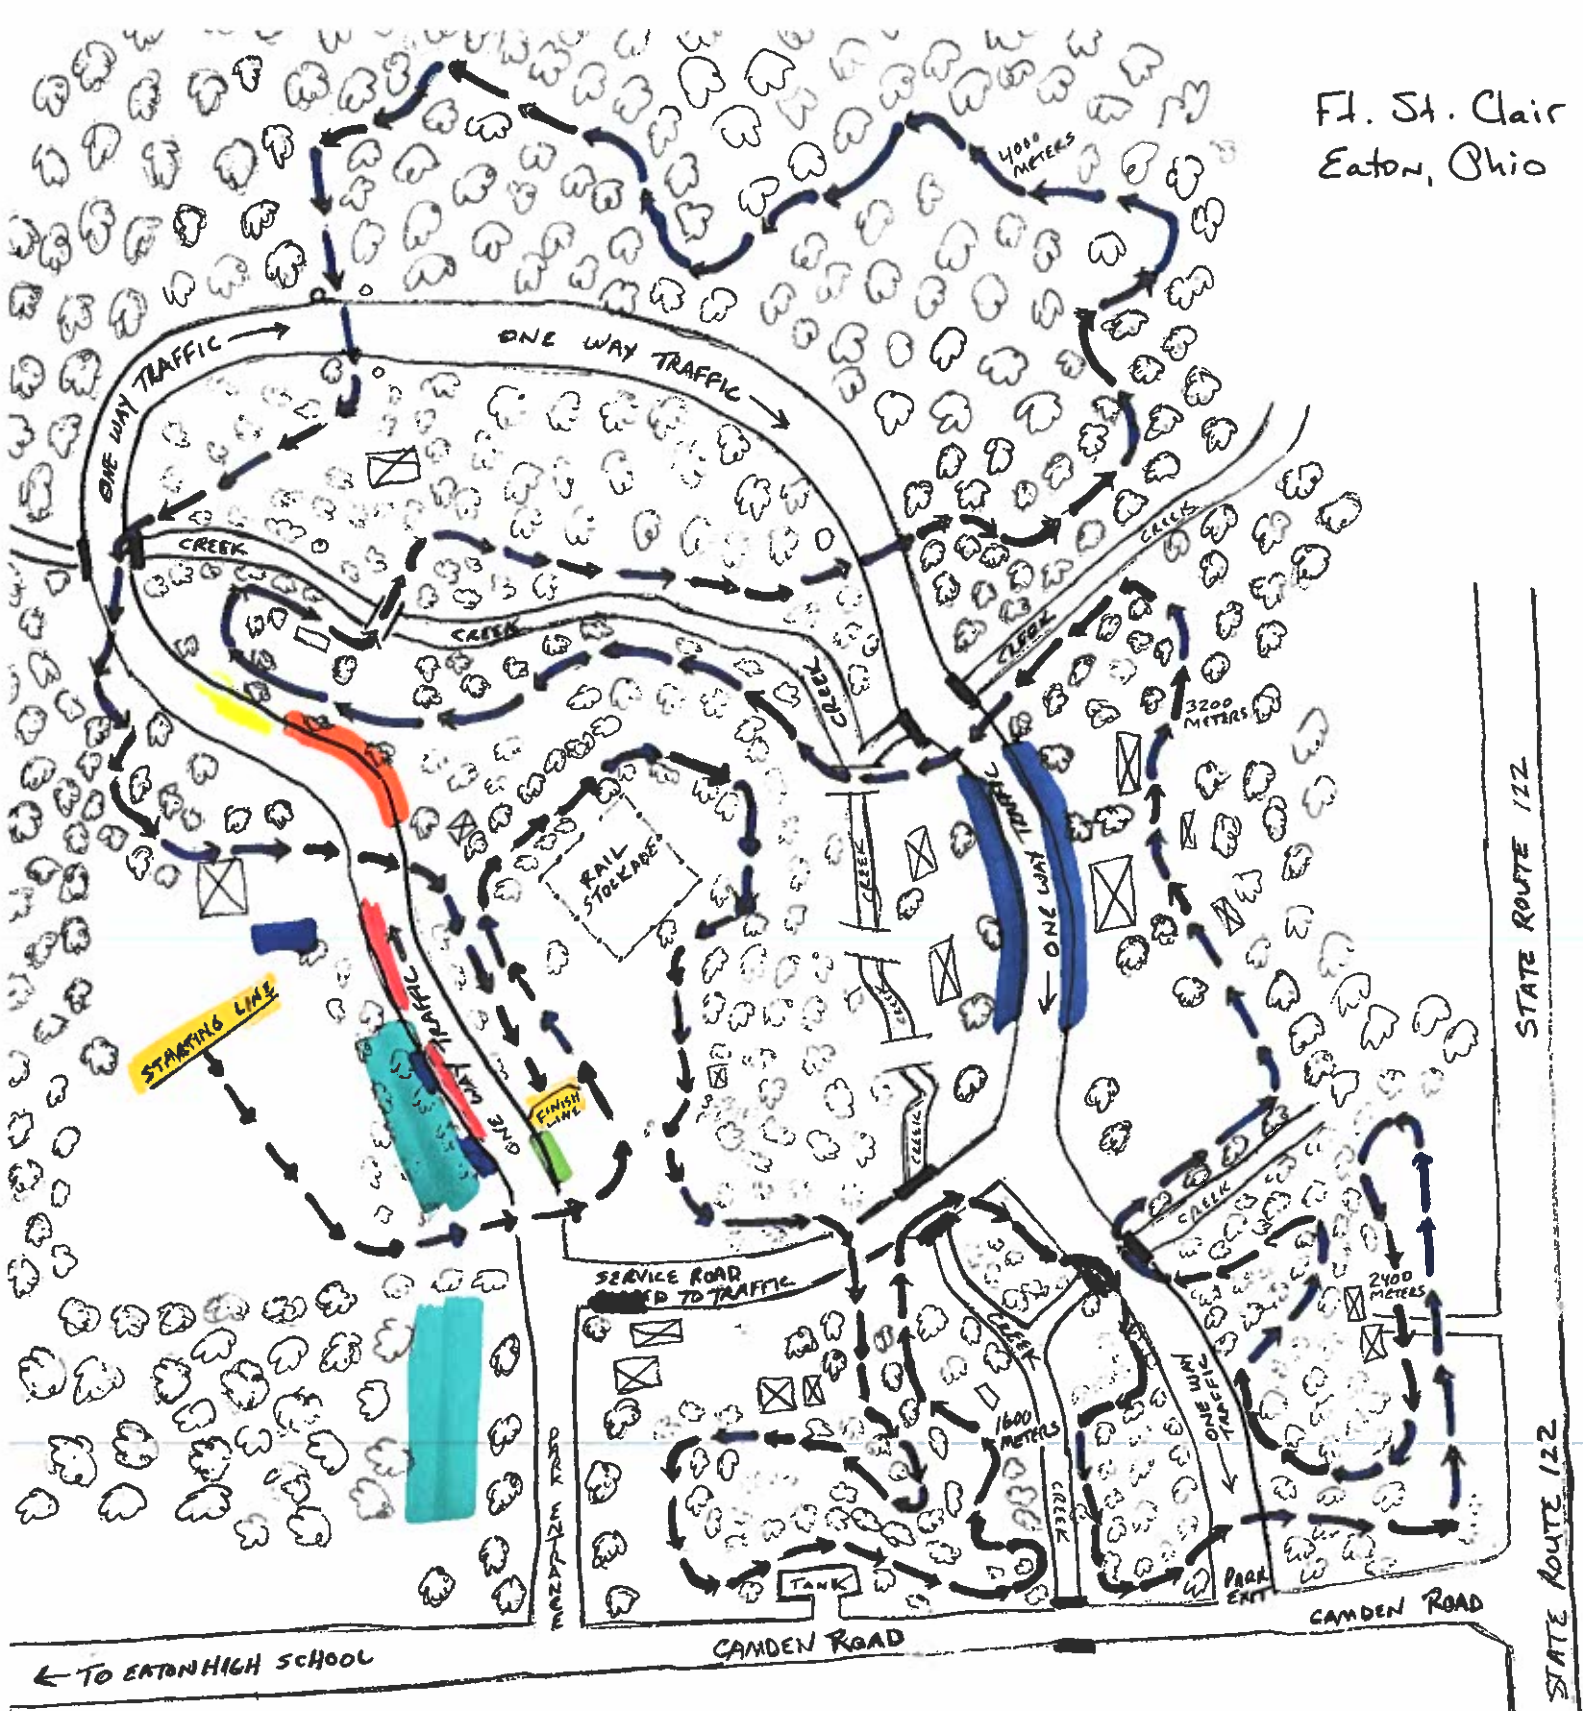

Fl. St. Clair
Eaton, Ohio

← TO EATON HIGH SCHOOL

STATE ROUTE 122

STATE ROUTE 122

- | | | | |
|---|--------------------------------|---|----------------------|
|  | Team Camp Area |  | Handicap Parking |
|  | Team Drop Off |  | Restrooms |
|  | Bus Parking |  | School Van Parking |
|  | Team Packet
& Award Pick-Up |  | Start & Finish Lines |