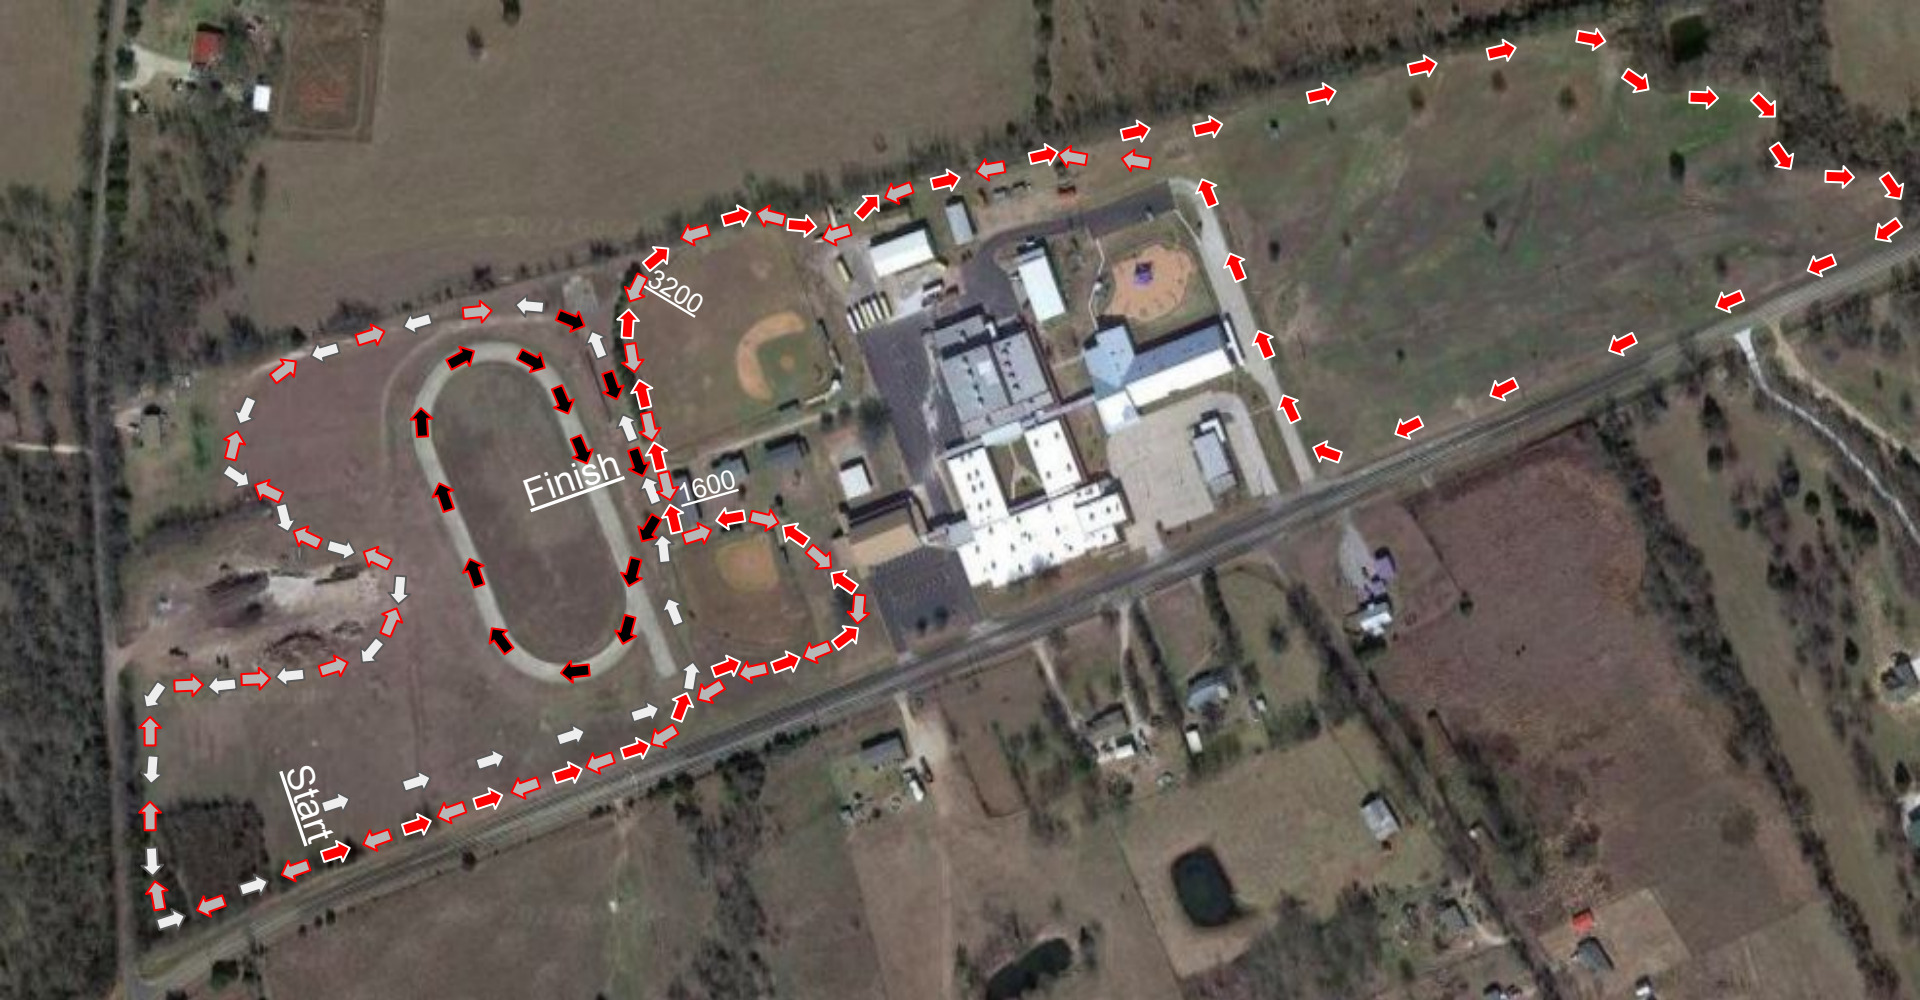

3200 Meter Course

5000 Meter Course

Start

Finish

1600

3200