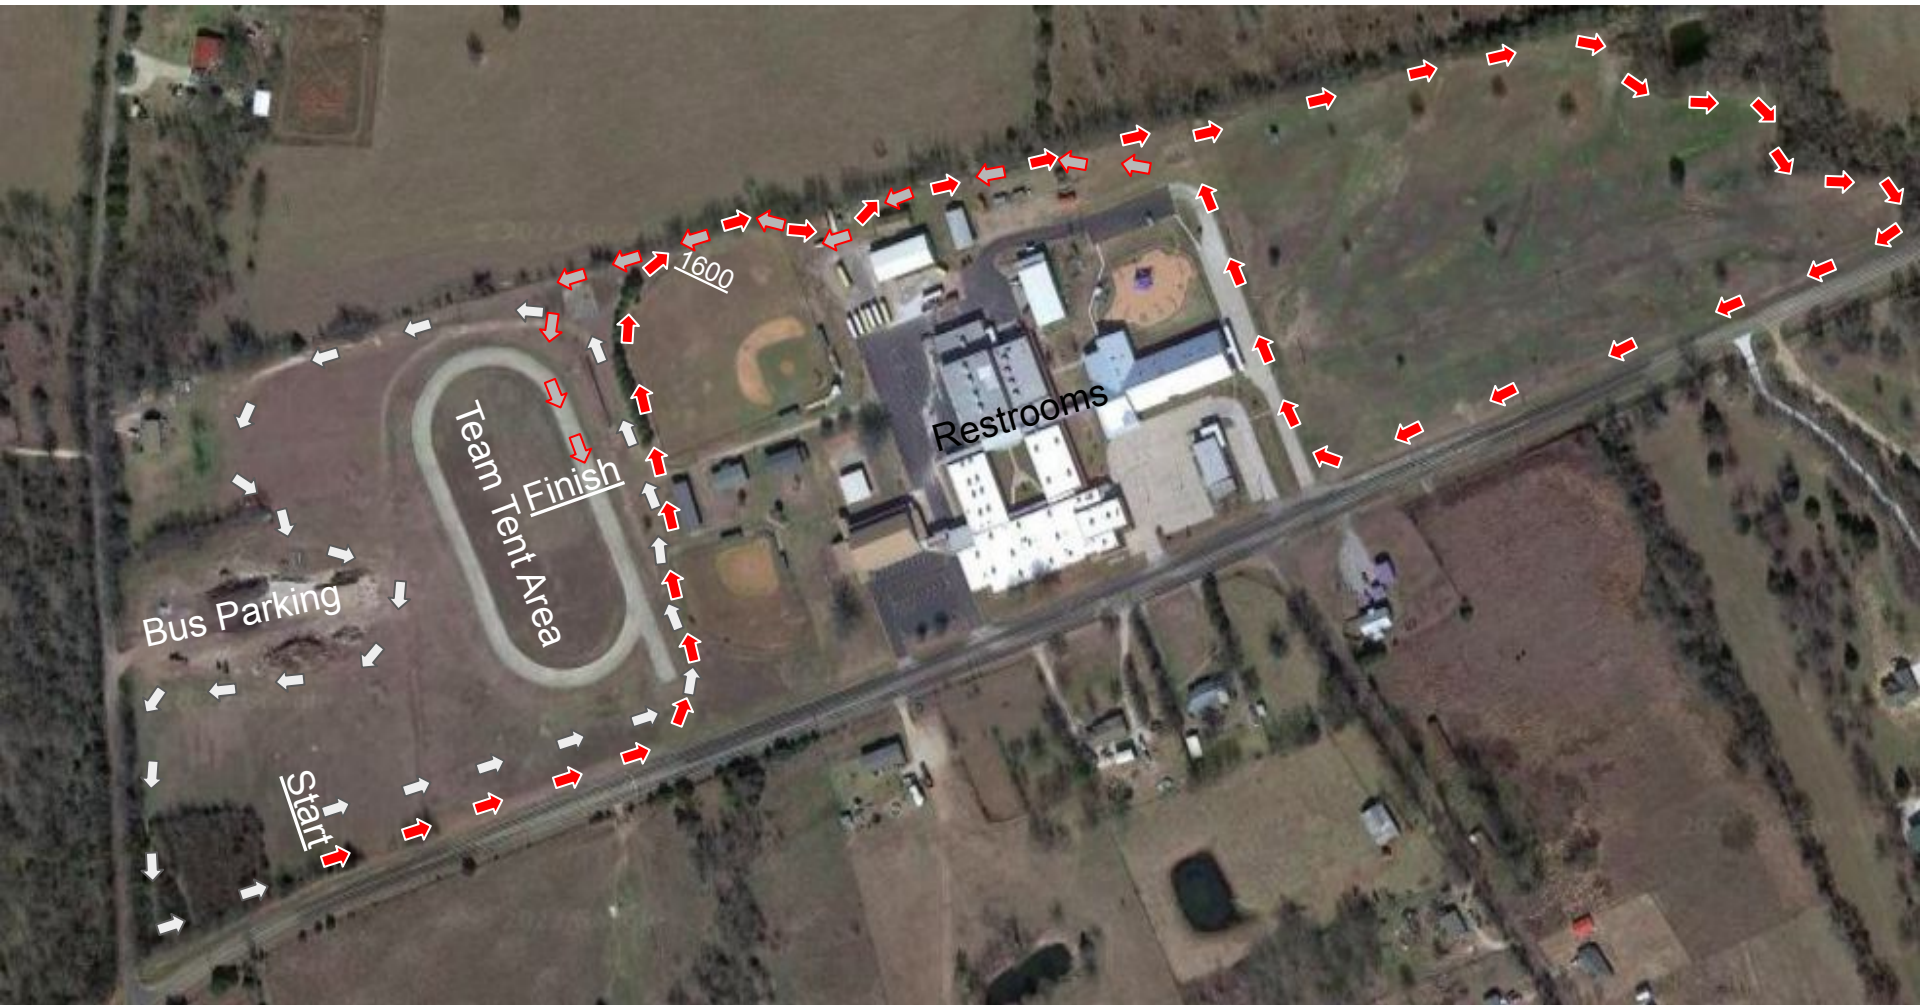

3200 Meter Course

5000 Meter Course

Start

Finish

1600

3200