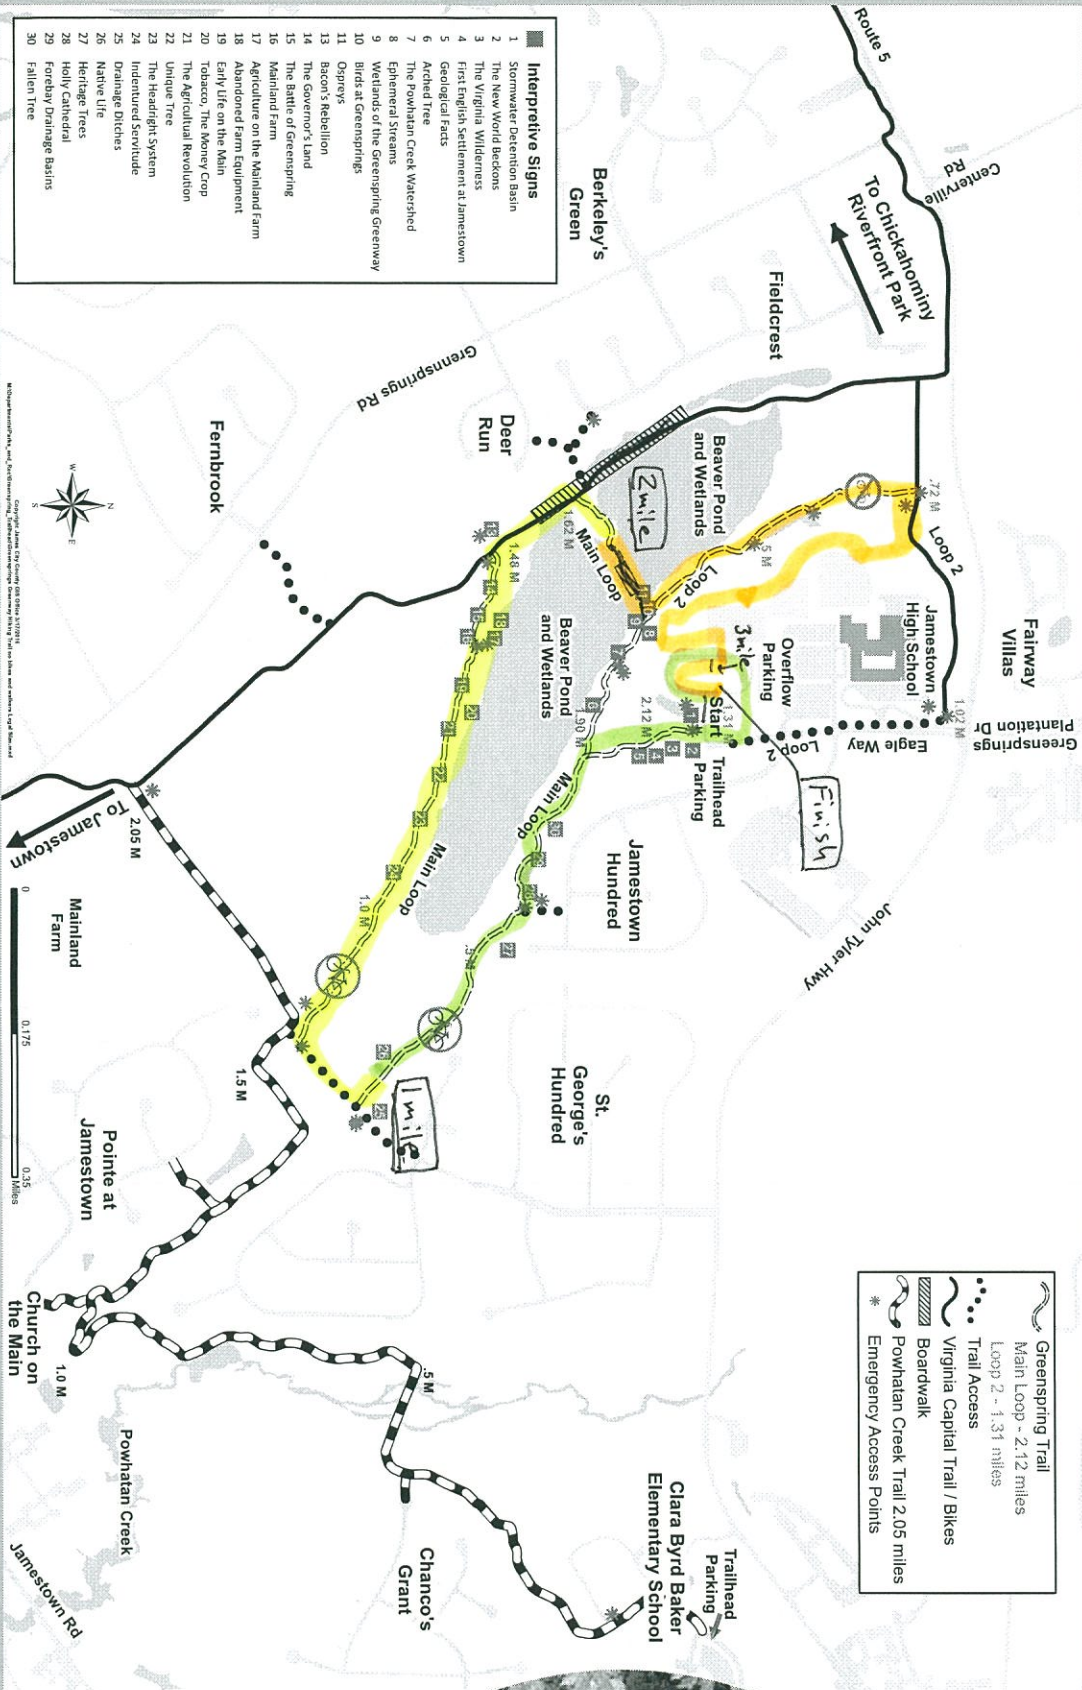

Greensprings Interpretive and Powhatan Creek Trails

sunrise to sunset
757-259-5360

Greensprings Interpretive Powhatan Creek

James City County