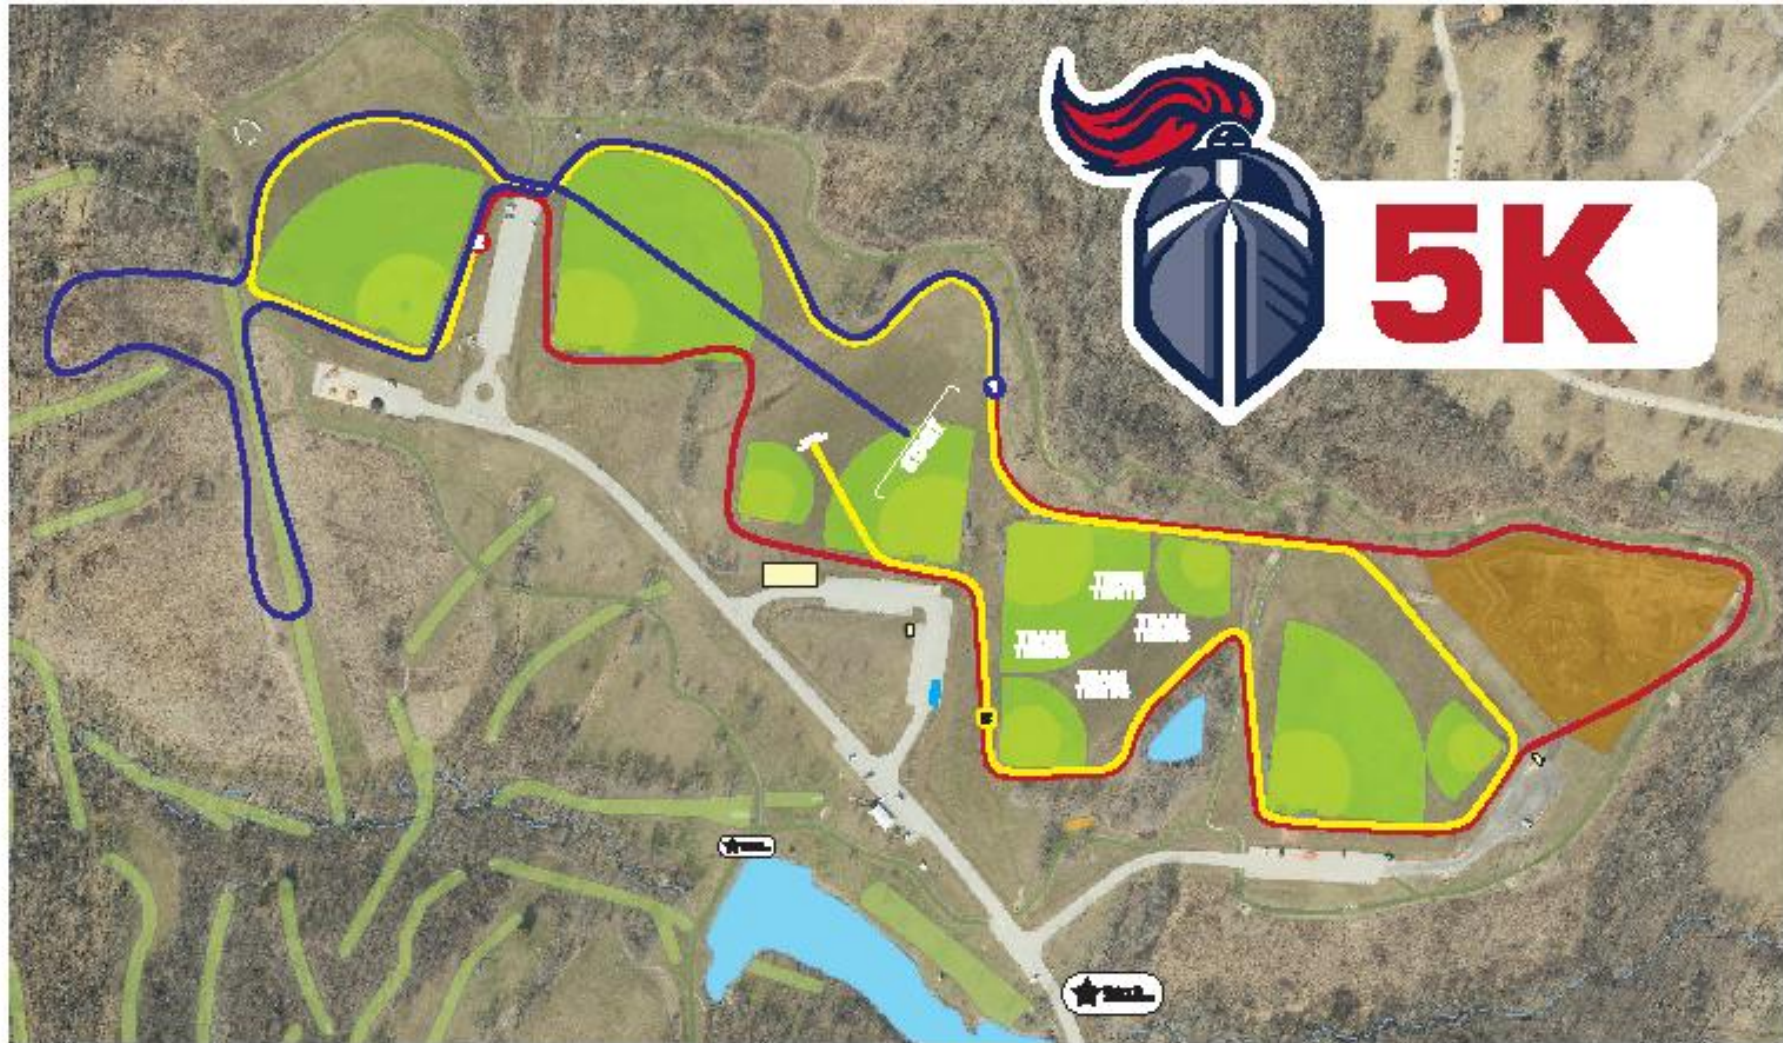

2021 NKAC/ST. HENRY INVITATIONAL

MILE 1 —————

★ **Restrooms**
2 Locations

MILE 2 —————

☐ **Port-a-Lets**
3 Locations

MILE 3 —————

■ **Food Trucks**

2021 NKAC/ST. HENRY INVITATIONAL

1K

MILE 1

2K

3K

★ 1234 8 Locations

Port-a-Lets
3 Locations

Food Trucks

2021 NKAC/ST. HENRY INVITATIONAL

★ **IL** 2 Locations

Port-a-Lets
3 Locations

Food Trucks