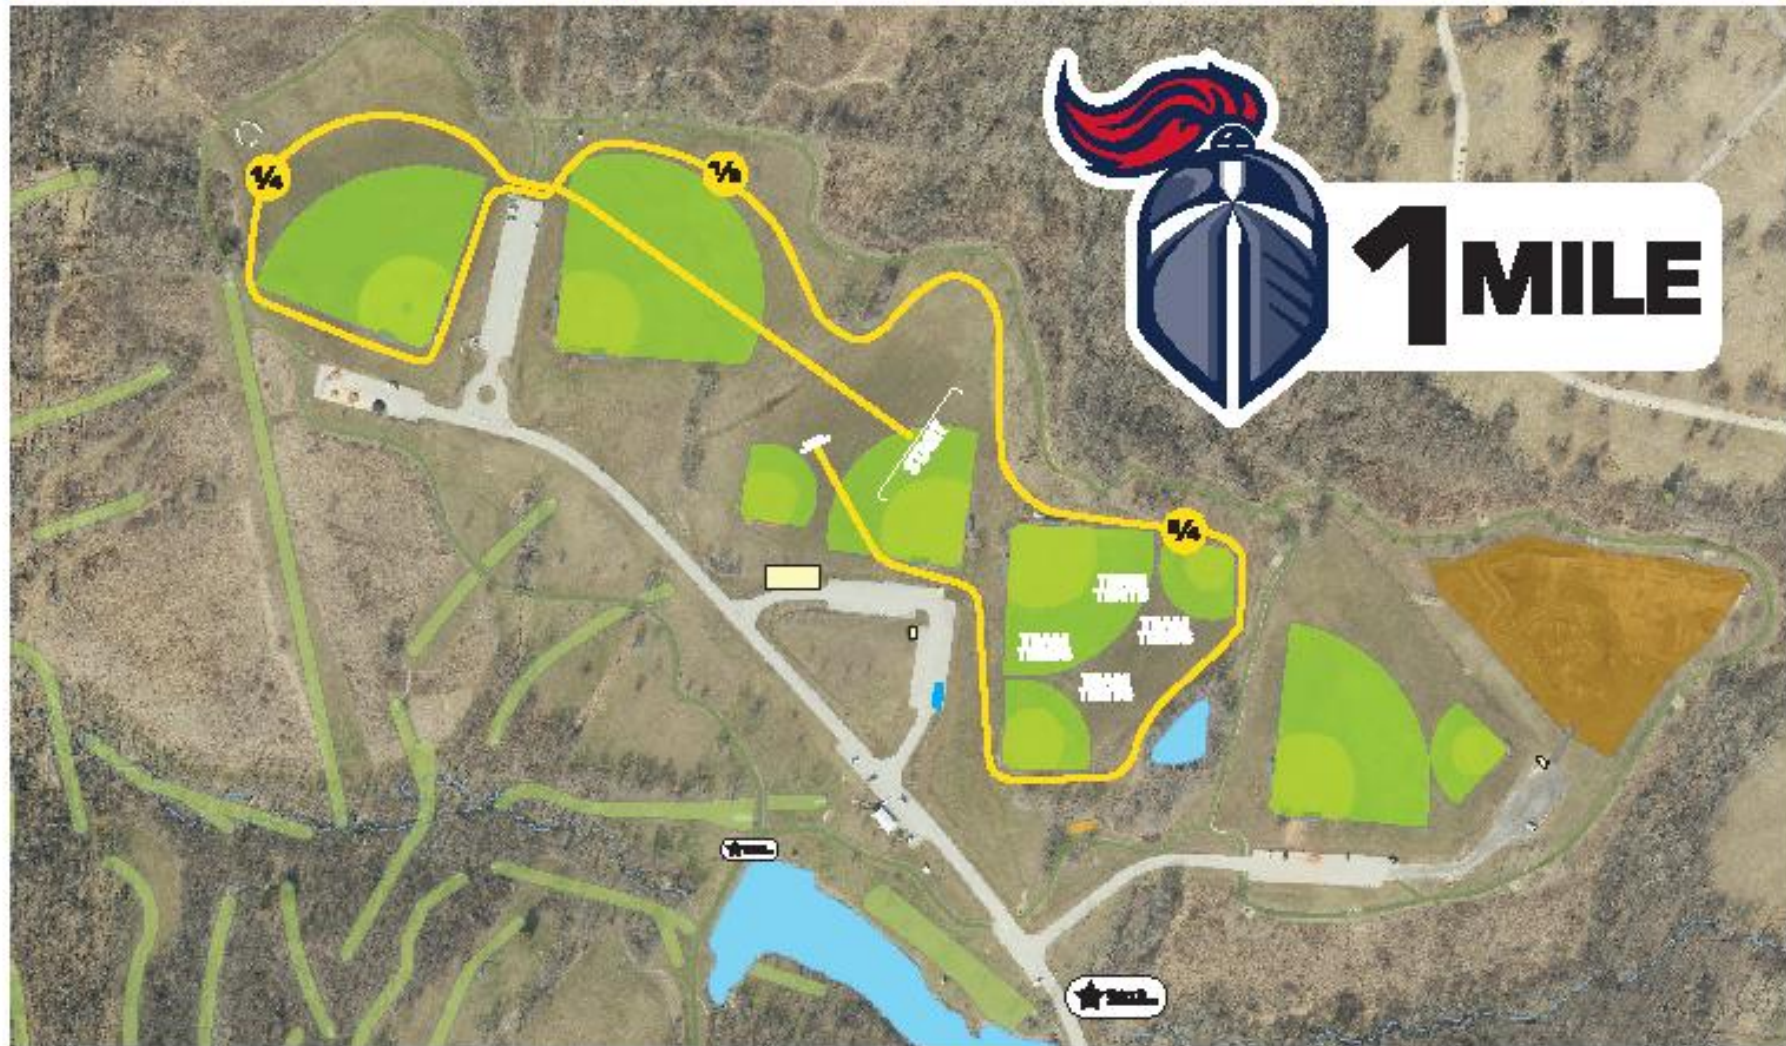

2021 NKAC/ST. HENRY INVITATIONAL

MILE 1 —————

★ **Restrooms**
2 Locations

MILE 2 —————

☐ **Port-a-Lets**
3 Locations

MILE 3 —————

■ **Food Trucks**

2021 NKAC/ST. HENRY INVITATIONAL

1K

MILE 1

2K

3K

★ 1234 8 Locations

Port-a-Lets
3 Locations

Food Trucks

2021 NKAC/ST. HENRY INVITATIONAL

★ **IL** 2 Locations

Port-a-Lets
3 Locations

Food Trucks