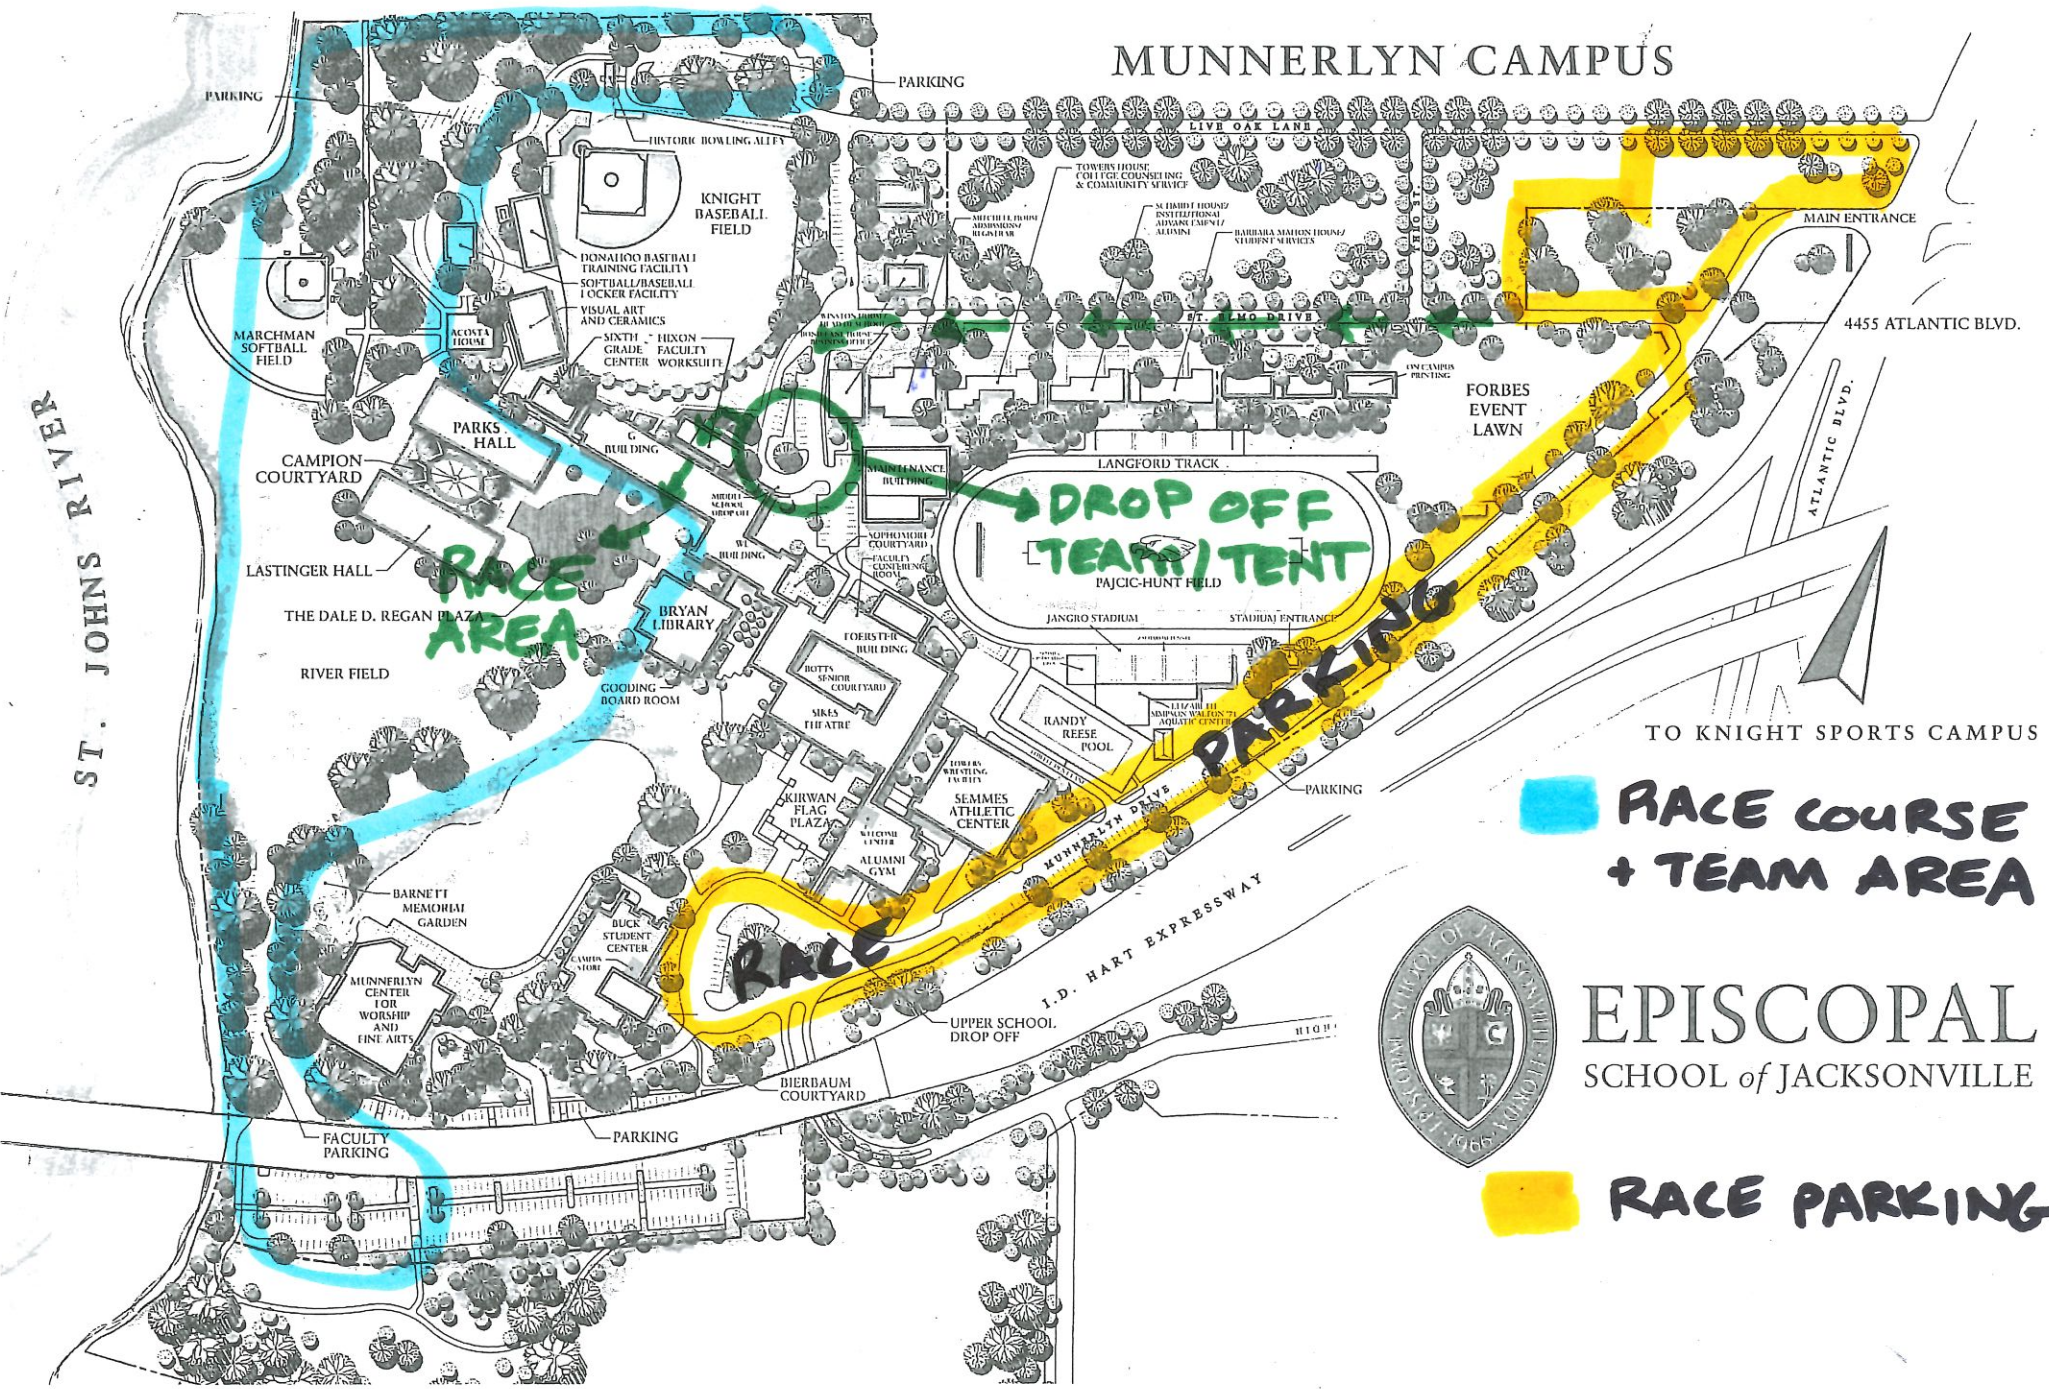

MUNNERLYN CAMPUS

ST. JOHNS RIVER

4455 ATLANTIC BLVD.

ATLANTIC BLVD.

TO KNIGHT SPORTS CAMPUS

RACE COURSE + TEAM AREA

EPISCOPAL
SCHOOL of JACKSONVILLE

RACE PARKING