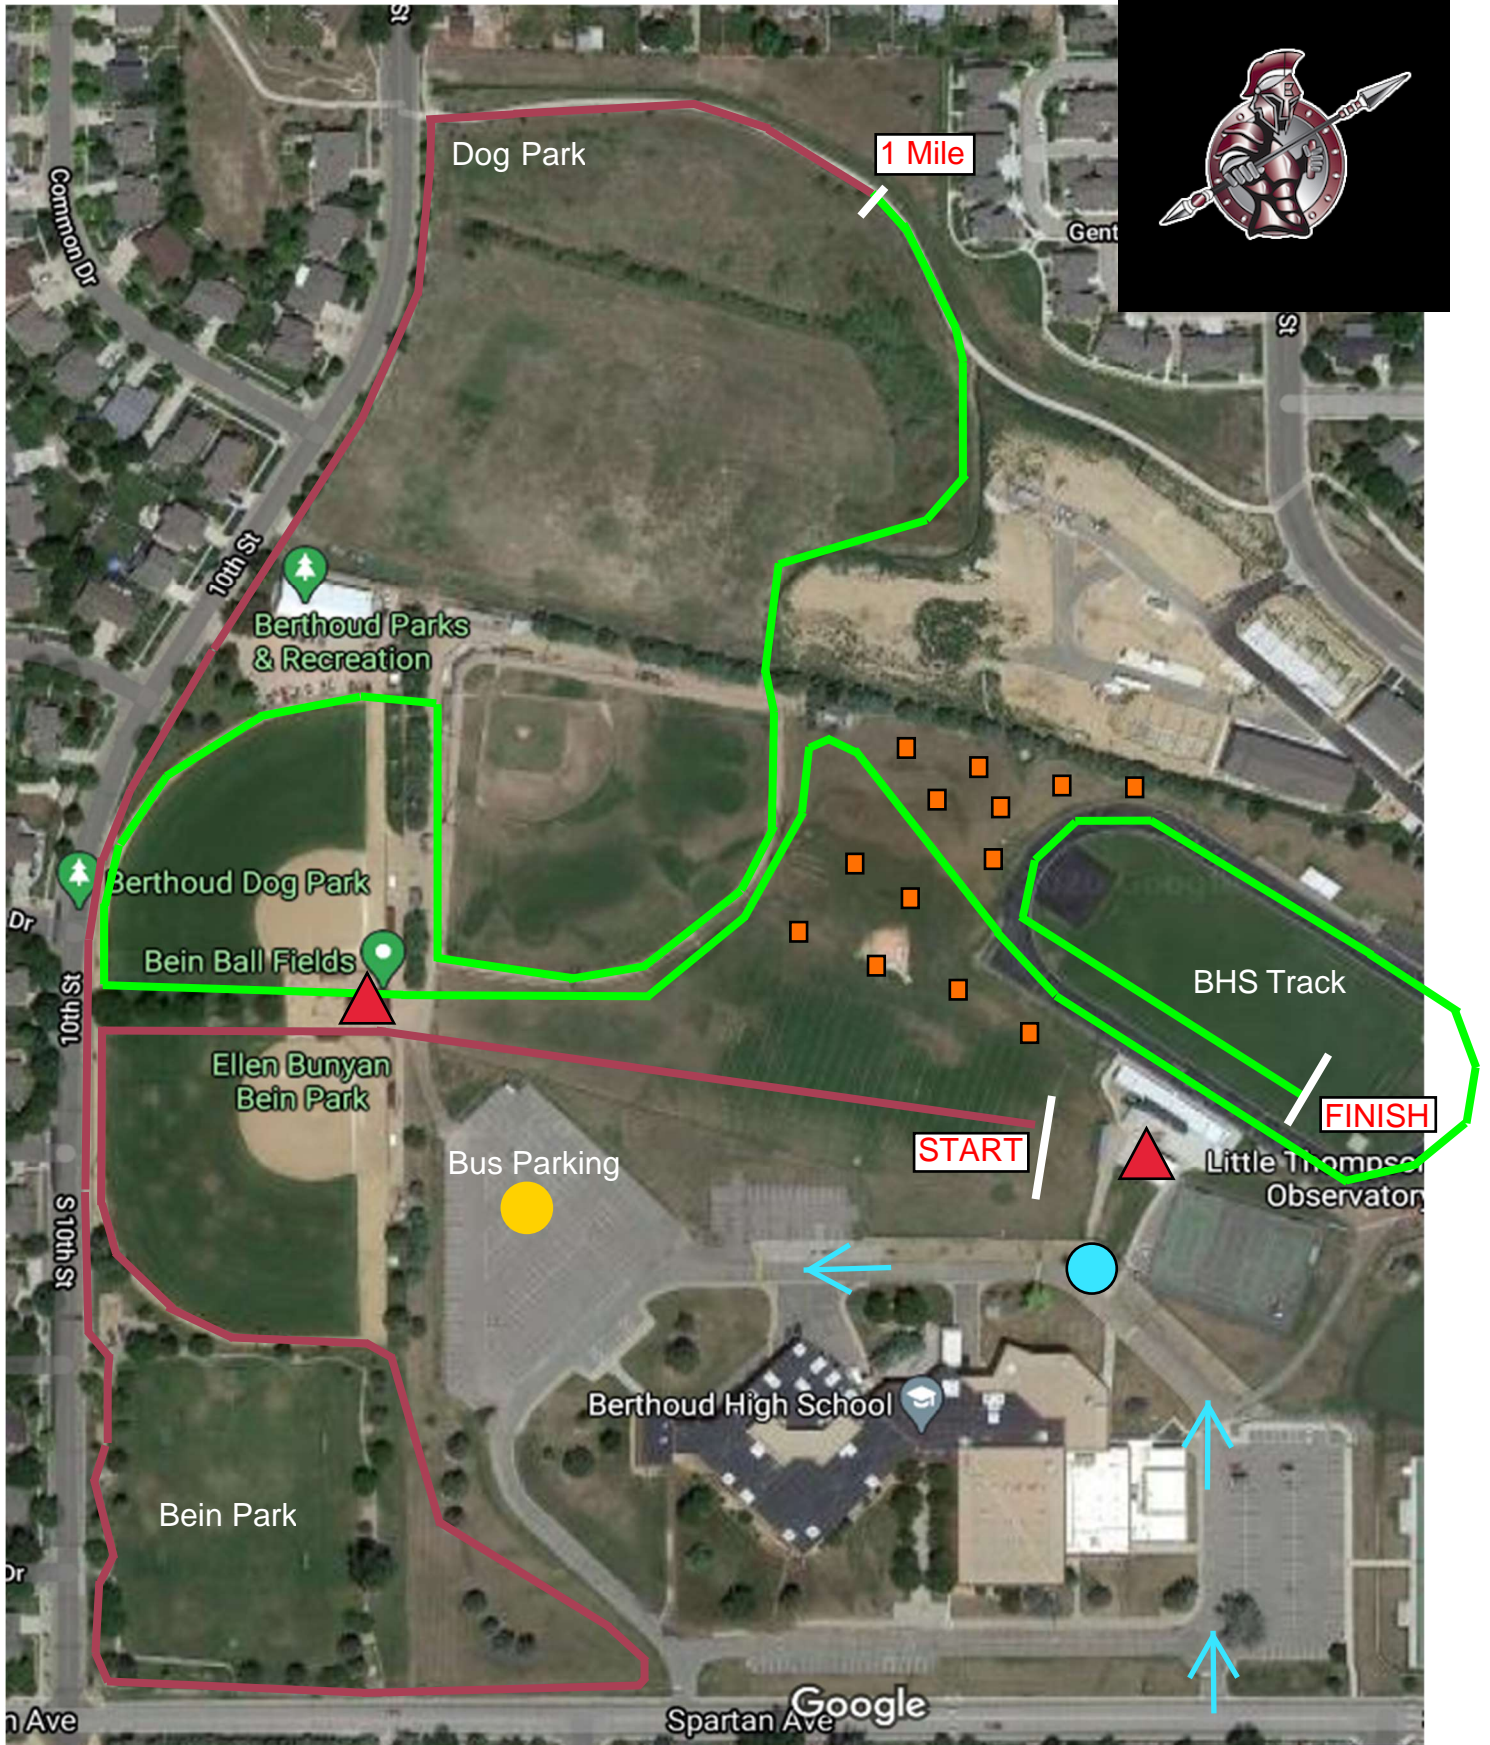

Berthoud High School 2 Mile XC Course

- | | | |
|-------------------------------------------------------------------------------------------|----------------------------------------------------------------------------------------------------|---------------------------------------------------------------------------------------------------------------------|
|  MILE 1 |  Team Camp Area |  Athlete drop-off (East Gates) |
|  MILE 2 |  Bus Parking |  Restrooms (two locations) |