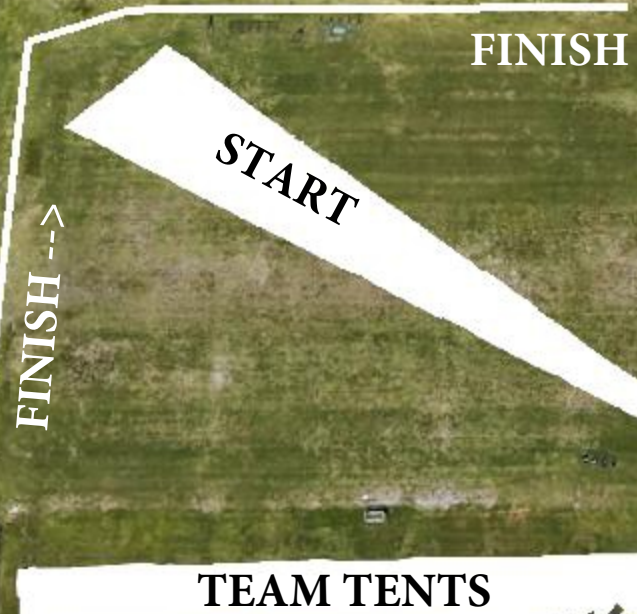

START AND FINISH

Legend

- Feature 1
- New

LOOP

Legend

- Feature 1
- New

2400m

800m 4800m

4000m

3200m

1600m

Google Earth

© 2018 Google

600 ft